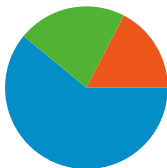

Traffic Sources Overview

- **Search Engines**
  17,021.00 (60.95%)
- **Referring Sites**
  6,051.00 (21.67%)
- **Direct Traffic**
  4,854.00 (17.38%)

Content Overview

Pages	Pageviews	% Pageviews
/	13,420	12.76%
/info/top100.html	5,961	5.67%
/video/index.html	4,801	4.56%
/index.html	2,107	2.00%
/PSFL/index.html	2,089	1.99%