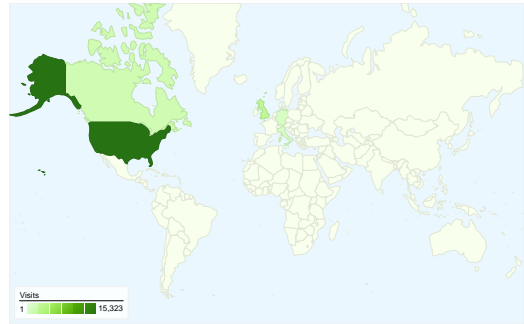

Map Overlay

Traffic Sources Overview

- **Search Engines**
  17,021.00 (60.95%)
- **Referring Sites**
  6,051.00 (21.67%)
- **Direct Traffic**
  4,854.00 (17.38%)

Content Overview

Pages	Pageviews	% Pageviews
/	13,420	12.76%
/info/top100.html	5,961	5.67%
/video/index.html	4,801	4.56%
/index.html	2,107	2.00%
/PSFL/index.html	2,089	1.99%