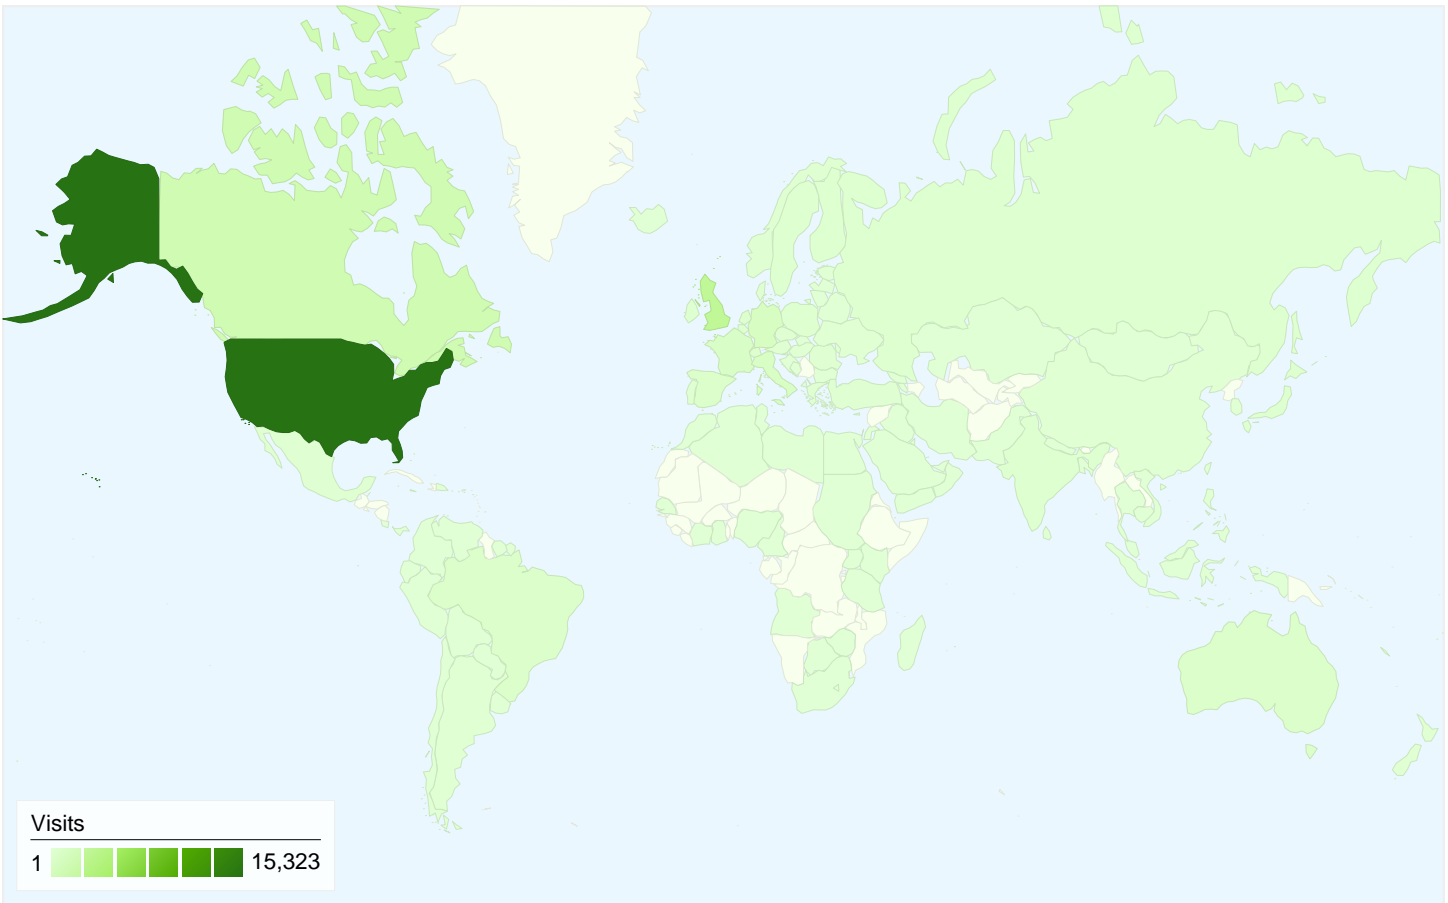

20,677 people visited this site

27,926 Visits

20,677 Absolute Unique Visitors

105,193 Pageviews

3.77 Average Pageviews

00:02:39 Time on Site

61.20% Bounce Rate

67.03% New Visits

All traffic sources sent a total of 27,926 visits

-  17.38% Direct Traffic
-  21.67% Referring Sites
-  60.95% Search Engines

- Search Engines
17,021.00 (60.95%)
- Referring Sites
6,051.00 (21.67%)
- Direct Traffic
4,854.00 (17.38%)

Top Traffic Sources

Sources	Visits	% visits	Keywords	Visits	% visits
google (organic)	14,733	52.76%	silent films	796	4.68%
(direct) ((none))	4,854	17.38%	silent era	584	3.43%
en.wikipedia.org (referral)	1,732	6.20%	silent movies	447	2.63%
stumbleupon.com (referral)	1,299	4.65%	silent film	265	1.56%
yahoo (organic)	1,238	4.43%	best silent films	241	1.42%

27,926 visits came from 133 countries/territories

Site Usage

Visits 27,926 % of Site Total: 100.00%	Pages/Visit 3.77 Site Avg: 3.77 (0.00%)	Avg. Time on Site 00:02:39 Site Avg: 00:02:39 (0.00%)	% New Visits 67.06% Site Avg: 67.03% (0.05%)	Bounce Rate 61.20% Site Avg: 61.20% (0.00%)	
Country/Territory	Visits	Pages/Visit	Avg. Time on Site	% New Visits	Bounce Rate
United States	15,323	3.86	00:02:29	68.33%	59.15%
United Kingdom	2,772	3.34	00:05:09	67.06%	61.08%
Canada	1,539	6.09	00:03:09	63.22%	53.54%
Germany	779	5.30	00:02:21	73.94%	60.72%
Italy	709	4.22	00:02:20	53.74%	63.33%
France	640	3.05	00:02:01	59.38%	59.69%
Australia	482	3.77	00:02:19	46.27%	66.39%
Spain	480	2.85	00:02:11	74.38%	65.83%
Brazil	421	3.28	00:02:26	64.85%	65.80%