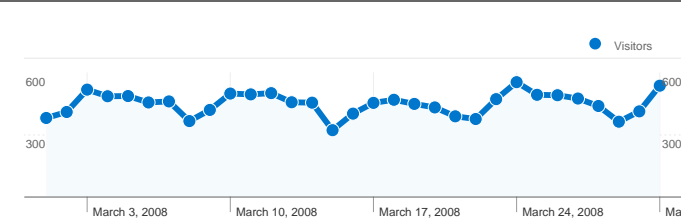

Site Usage

15,804 Visits

59.05% Bounce Rate

40,725 Pageviews

00:02:29 Avg. Time on Site

2.58 Pages/Visit

63.80% % New Visits

Visitors Overview

10,285 people visited this site

15,804 Visits

10,285 Absolute Unique Visitors

40,725 Pageviews

2.58 Average Pageviews

00:02:29 Time on Site

59.05% Bounce Rate

63.80% New Visits

All traffic sources sent a total of 15,804 visits

-  48.26% Direct Traffic
-  16.84% Referring Sites
-  34.90% Search Engines

- Direct Traffic
7,627.00 (48.26%)
- Search Engines
5,516.00 (34.90%)
- Referring Sites
2,661.00 (16.84%)

15,804 visits came from 103 countries/territories

Site Usage						
Visits	Pages/Visit	Avg. Time on Site		% New Visits	Bounce Rate	
15,804 % of Site Total: 100.00%	2.58 Site Avg: 2.58 (0.00%)	00:02:29 Site Avg: 00:02:29 (0.00%)		63.84% Site Avg: 63.80% (0.07%)	59.05% Site Avg: 59.05% (0.00%)	
Country/Territory	Visits	Pages/Visit	Avg. Time on Site	% New Visits	Bounce Rate	
United States	9,319	2.62	00:02:31	64.07%	58.17%	
United Kingdom	1,460	2.50	00:02:23	62.33%	61.51%	
Canada	945	2.61	00:02:19	56.93%	55.13%	
Germany	380	3.19	00:04:04	70.26%	60.79%	
Australia	360	2.51	00:02:41	67.78%	63.06%	
France	292	2.05	00:01:51	71.58%	63.36%	
Italy	287	2.99	00:01:49	65.16%	53.66%	
Brazil	286	2.31	00:02:17	74.13%	61.89%	
Spain	281	2.90	00:04:35	68.33%	54.45%	
Japan	227	2.11	00:01:41	24.23%	65.20%	