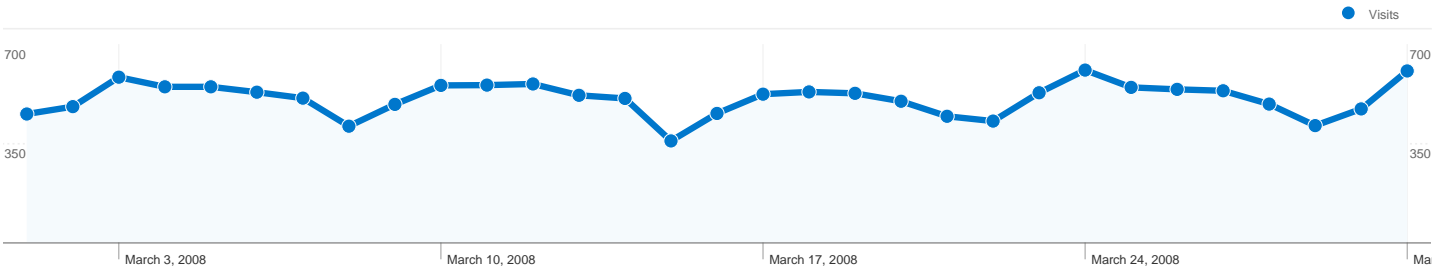

Site Usage

15,804 Visits

59.05% Bounce Rate

40,725 Pageviews

00:02:29 Avg. Time on Site

2.58 Pages/Visit

63.80% % New Visits

Visitors Overview

10,285 people visited this site

15,804 Visits

10,285 Absolute Unique Visitors

40,725 Pageviews

2.58 Average Pageviews

00:02:29 Time on Site

59.05% Bounce Rate

63.80% New Visits

All traffic sources sent a total of 15,804 visits

-  48.26% Direct Traffic
-  16.84% Referring Sites
-  34.90% Search Engines

- Direct Traffic
7,627.00 (48.26%)
- Search Engines
5,516.00 (34.90%)
- Referring Sites
2,661.00 (16.84%)

15,804 visits came from 103 countries/territories

Site Usage						
Visits	Pages/Visit	Avg. Time on Site		% New Visits	Bounce Rate	
15,804 % of Site Total: 100.00%	2.58 Site Avg: 2.58 (0.00%)	00:02:29 Site Avg: 00:02:29 (0.00%)		63.84% Site Avg: 63.80% (0.07%)	59.05% Site Avg: 59.05% (0.00%)	
Country/Territory	Visits	Pages/Visit	Avg. Time on Site	% New Visits	Bounce Rate	
United States	9,319	2.62	00:02:31	64.07%	58.17%	
United Kingdom	1,460	2.50	00:02:23	62.33%	61.51%	
Canada	945	2.61	00:02:19	56.93%	55.13%	
Germany	380	3.19	00:04:04	70.26%	60.79%	
Australia	360	2.51	00:02:41	67.78%	63.06%	
France	292	2.05	00:01:51	71.58%	63.36%	
Italy	287	2.99	00:01:49	65.16%	53.66%	
Brazil	286	2.31	00:02:17	74.13%	61.89%	
Spain	281	2.90	00:04:35	68.33%	54.45%	
Japan	227	2.11	00:01:41	24.23%	65.20%	