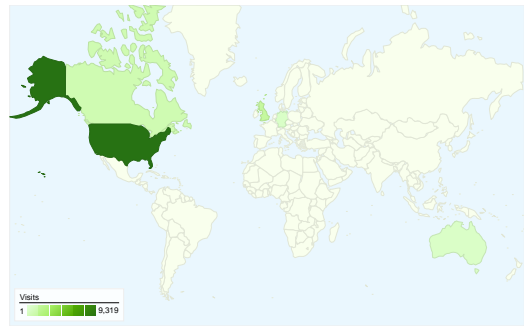

Map Overlay world

Traffic Sources Overview

- **Direct Traffic**
  7,627.00 (48.26%)
- **Search Engines**
  5,516.00 (34.90%)
- **Referring Sites**
  2,661.00 (16.84%)

Content Overview

Pages	Pageviews	% Pageviews
/	13,773	33.82%
/DVD/index.html	5,359	13.16%
/info/top100.html	2,909	7.14%
/index.html	2,638	6.48%
/PSFL/index.html	2,271	5.58%