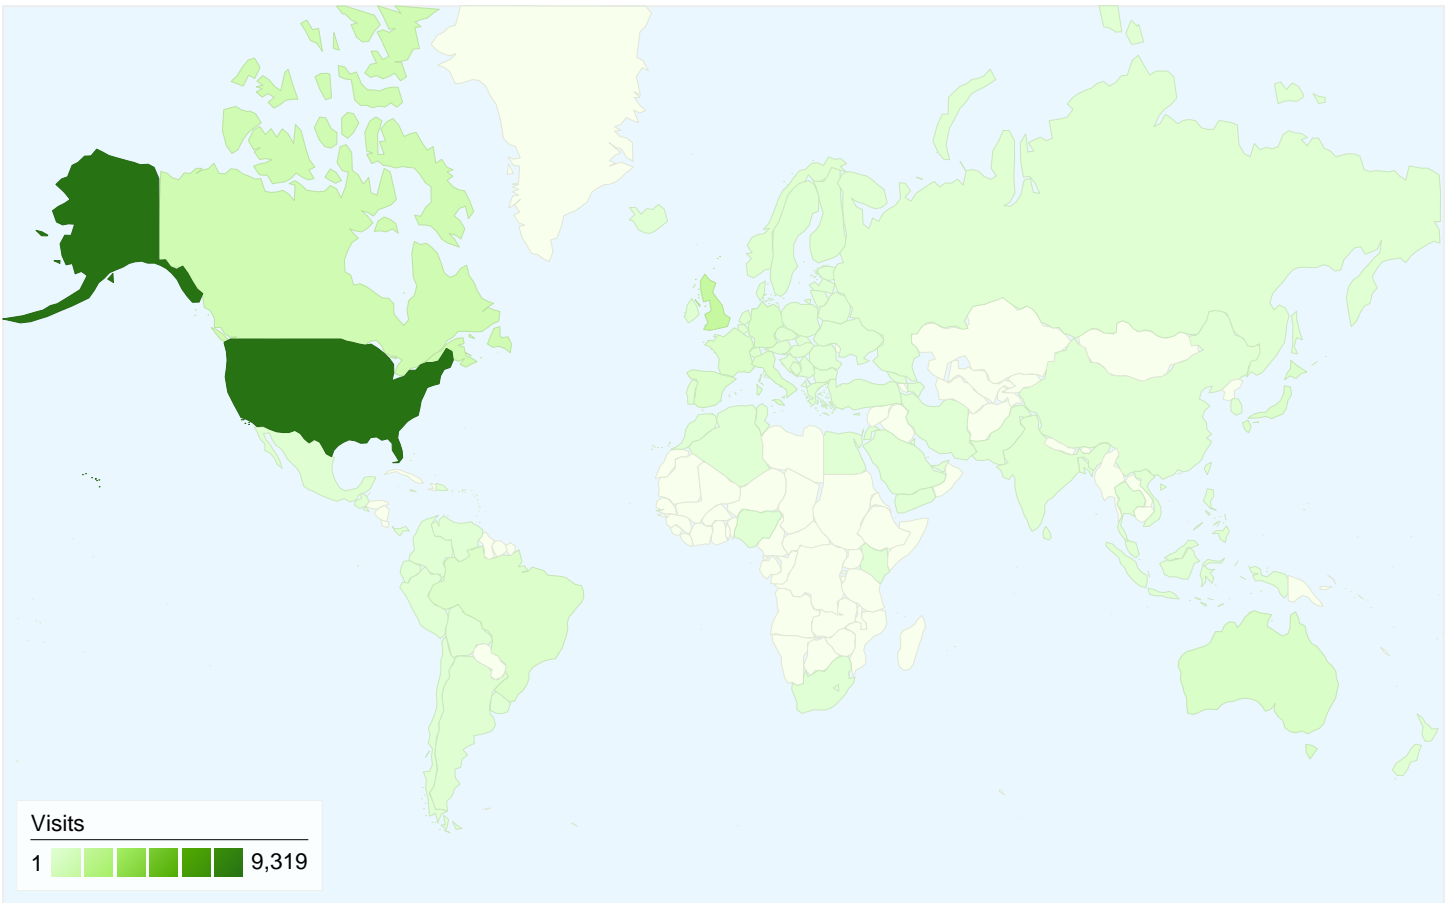

10,285 people visited this site

15,804 Visits

10,285 Absolute Unique Visitors

40,725 Pageviews

2.58 Average Pageviews

00:02:29 Time on Site

59.05% Bounce Rate

63.80% New Visits

All traffic sources sent a total of 15,804 visits

-  48.26% Direct Traffic
-  16.84% Referring Sites
-  34.90% Search Engines

- Direct Traffic
7,627.00 (48.26%)
- Search Engines
5,516.00 (34.90%)
- Referring Sites
2,661.00 (16.84%)

Top Traffic Sources

Sources	Visits	% visits	Keywords	Visits	% visits
(direct) ((none))	7,627	48.26%	silent films	707	12.82%
google (organic)	4,662	29.50%	silent era	549	9.95%
yahoo (organic)	449	2.84%	silent movies	367	6.65%
en.wikipedia.org (referral)	427	2.70%	silent film	325	5.89%
stumbleupon.com (referral)	426	2.70%	best silent films	93	1.69%

15,804 visits came from 103 countries/territories

Site Usage						
Visits	Pages/Visit	Avg. Time on Site		% New Visits	Bounce Rate	
15,804 % of Site Total: 100.00%	2.58 Site Avg: 2.58 (0.00%)	00:02:29 Site Avg: 00:02:29 (0.00%)		63.84% Site Avg: 63.80% (0.07%)	59.05% Site Avg: 59.05% (0.00%)	
Country/Territory	Visits	Pages/Visit	Avg. Time on Site	% New Visits	Bounce Rate	
United States	9,319	2.62	00:02:31	64.07%	58.17%	
United Kingdom	1,460	2.50	00:02:23	62.33%	61.51%	
Canada	945	2.61	00:02:19	56.93%	55.13%	
Germany	380	3.19	00:04:04	70.26%	60.79%	
Australia	360	2.51	00:02:41	67.78%	63.06%	
France	292	2.05	00:01:51	71.58%	63.36%	
Italy	287	2.99	00:01:49	65.16%	53.66%	
Brazil	286	2.31	00:02:17	74.13%	61.89%	
Spain	281	2.90	00:04:35	68.33%	54.45%	
Japan	227	2.11	00:01:41	24.23%	65.20%	