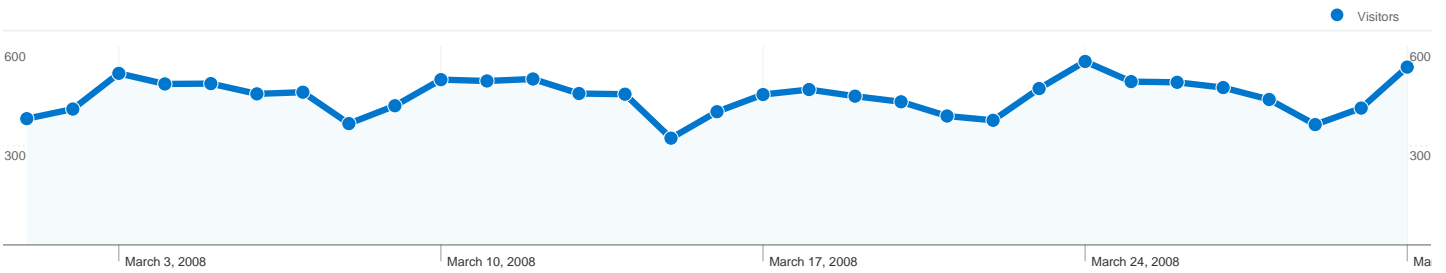

Site Usage

15,804 Visits

59.05% Bounce Rate

40,725 Pageviews

00:02:29 Avg. Time on Site

2.58 Pages/Visit

63.80% % New Visits

Visitors Overview

10,285 people visited this site

15,804 Visits

10,285 Absolute Unique Visitors

40,725 Pageviews

2.58 Average Pageviews

00:02:29 Time on Site

59.05% Bounce Rate

63.80% New Visits

All traffic sources sent a total of 15,804 visits

-  48.26% Direct Traffic
-  16.84% Referring Sites
-  34.90% Search Engines

- Direct Traffic
7,627.00 (48.26%)
- Search Engines
5,516.00 (34.90%)
- Referring Sites
2,661.00 (16.84%)

15,804 visits came from 103 countries/territories

Site Usage						
Visits	Pages/Visit	Avg. Time on Site		% New Visits	Bounce Rate	
15,804 % of Site Total: 100.00%	2.58 Site Avg: 2.58 (0.00%)	00:02:29 Site Avg: 00:02:29 (0.00%)		63.84% Site Avg: 63.80% (0.07%)	59.05% Site Avg: 59.05% (0.00%)	
Country/Territory	Visits	Pages/Visit	Avg. Time on Site	% New Visits	Bounce Rate	
United States	9,319	2.62	00:02:31	64.07%	58.17%	
United Kingdom	1,460	2.50	00:02:23	62.33%	61.51%	
Canada	945	2.61	00:02:19	56.93%	55.13%	
Germany	380	3.19	00:04:04	70.26%	60.79%	
Australia	360	2.51	00:02:41	67.78%	63.06%	
France	292	2.05	00:01:51	71.58%	63.36%	
Italy	287	2.99	00:01:49	65.16%	53.66%	
Brazil	286	2.31	00:02:17	74.13%	61.89%	
Spain	281	2.90	00:04:35	68.33%	54.45%	
Japan	227	2.11	00:01:41	24.23%	65.20%	