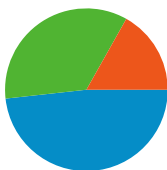

Traffic Sources Overview

- **Direct Traffic**
  7,627.00 (48.26%)
- **Search Engines**
  5,516.00 (34.90%)
- **Referring Sites**
  2,661.00 (16.84%)

Content Overview

Pages	Pageviews	% Pageviews
/	13,773	33.82%
/DVD/index.html	5,359	13.16%
/info/top100.html	2,909	7.14%
/index.html	2,638	6.48%
/PSFL/index.html	2,271	5.58%