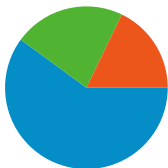

**Site Usage**

**26,096** Visits

**67.22%** Bounce Rate

**80,531** Pageviews

**00:02:01** Avg. Time on Site

**3.09** Pages/Visit

**63.62%** % New Visits

**Visitors Overview**

**Visitors**  
**18,595**

**Map Overlay**

**Traffic Sources Overview**

- **Search Engines**  
15,673.00 (60.06%)
- **Referring Sites**  
5,772.00 (22.12%)
- **Direct Traffic**  
4,651.00 (17.82%)

**Content Overview**

**26,096 visits came from 134 countries/territories**

Site Usage						
Visits	Pages/Visit	Avg. Time on Site	% New Visits	Bounce Rate		
<b>26,096</b> % of Site Total: 100.00%	<b>3.09</b> Site Avg: 3.09 (0.00%)	<b>00:02:01</b> Site Avg: 00:02:01 (0.00%)	<b>63.65%</b> Site Avg: 63.62% (0.05%)	<b>67.22%</b> Site Avg: 67.22% (0.00%)		
Country/Territory	Visits	Pages/Visit	Avg. Time on Site	% New Visits	Bounce Rate	
United States	<b>14,571</b>	3.37	00:02:01	64.09%	66.18%	
United Kingdom	<b>2,162</b>	2.68	00:01:45	56.43%	68.59%	
Canada	<b>1,485</b>	2.89	00:01:49	62.76%	66.53%	
Italy	<b>662</b>	4.19	00:03:27	50.45%	64.80%	
Germany	<b>656</b>	3.22	00:03:02	66.46%	63.57%	
Spain	<b>632</b>	2.05	00:01:11	48.10%	78.01%	
Australia	<b>622</b>	2.93	00:02:03	60.77%	66.72%	
France	<b>571</b>	2.36	00:01:18	66.02%	70.05%	
Brazil	<b>330</b>	2.82	00:02:19	71.52%	69.09%	

## Top Content

Pages	Pageviews	% Pageviews
/	9,620	11.95%
/info/top100.html	4,298	5.34%
/video/index.html	2,856	3.55%
/search.html	1,884	2.34%
/PSFL/indexes/index.html	1,702	2.11%