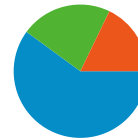

- Search Engines
  15,673.00 (60.06%)
- Referring Sites
  5,772.00 (22.12%)
- Direct Traffic
  4,651.00 (17.82%)

Top Traffic Sources

Sources	Visits	% visits	Keywords	Visits	% visits
google (organic)	13,869	53.15%	silent films	576	3.68%
(direct) ((none))	4,651	17.82%	silent era	507	3.23%
en.wikipedia.org (referral)	2,052	7.86%	silent movies	291	1.86%
yahoo (organic)	719	2.76%	silent film	244	1.56%
bing (organic)	682	2.61%	best silent films	211	1.35%