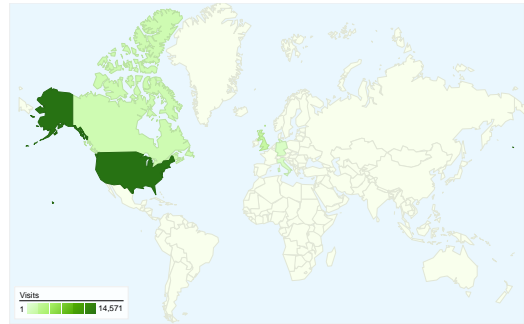

**Site Usage**

**26,096** Visits

**67.22%** Bounce Rate

**80,531** Pageviews

**00:02:01** Avg. Time on Site

**3.09** Pages/Visit

**63.62%** % New Visits

**Visitors Overview**

**Visitors**  
**18,595**

**Map Overlay**

**Traffic Sources Overview**

- **Search Engines**  
15,673.00 (60.06%)
- **Referring Sites**  
5,772.00 (22.12%)
- **Direct Traffic**  
4,651.00 (17.82%)

**Content Overview**

## 18,595 people visited this site

26,096 Visits

18,595 Absolute Unique Visitors

80,531 Pageviews

3.09 Average Pageviews

00:02:01 Time on Site

67.22% Bounce Rate

63.62% New Visits

**26,096 visits came from 134 countries/territories**

Site Usage						
Visits	Pages/Visit	Avg. Time on Site	% New Visits	Bounce Rate		
<b>26,096</b> % of Site Total: 100.00%	<b>3.09</b> Site Avg: 3.09 (0.00%)	<b>00:02:01</b> Site Avg: 00:02:01 (0.00%)	<b>63.65%</b> Site Avg: 63.62% (0.05%)	<b>67.22%</b> Site Avg: 67.22% (0.00%)		
Country/Territory	Visits	Pages/Visit	Avg. Time on Site	% New Visits	Bounce Rate	
United States	<b>14,571</b>	3.37	00:02:01	64.09%	66.18%	
United Kingdom	<b>2,162</b>	2.68	00:01:45	56.43%	68.59%	
Canada	<b>1,485</b>	2.89	00:01:49	62.76%	66.53%	
Italy	<b>662</b>	4.19	00:03:27	50.45%	64.80%	
Germany	<b>656</b>	3.22	00:03:02	66.46%	63.57%	
Spain	<b>632</b>	2.05	00:01:11	48.10%	78.01%	
Australia	<b>622</b>	2.93	00:02:03	60.77%	66.72%	
France	<b>571</b>	2.36	00:01:18	66.02%	70.05%	
Brazil	<b>330</b>	2.82	00:02:19	71.52%	69.09%	