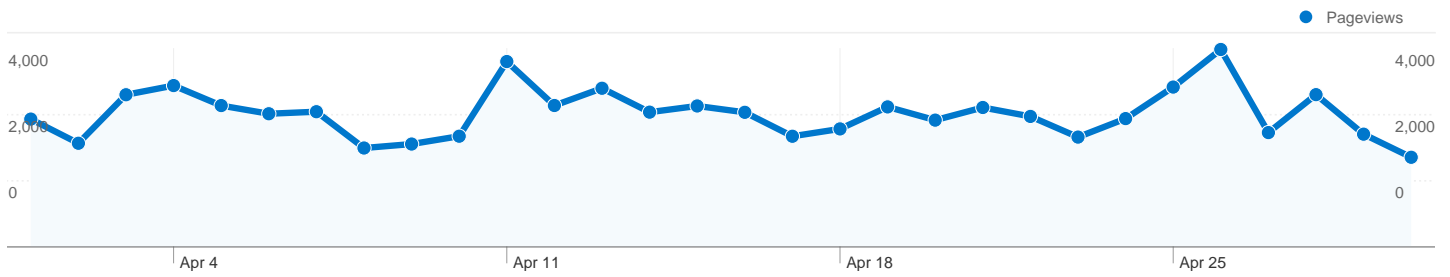

Pages on this site were viewed a total of 80,531 times

80,531 Pageviews

56,892 Unique Views

67.22% Bounce Rate

AdSense Performance

0 AdSense Page Impressions

$0.00 AdSense Revenue

0 AdSense Unit Impressions

Top Content

Pages	Pageviews	% Pageviews
/	9,620	11.95%
/info/top100.html	4,298	5.34%
/video/index.html	2,856	3.55%
/search.html	1,884	2.34%
/PSFL/indexes/index.html	1,702	2.11%