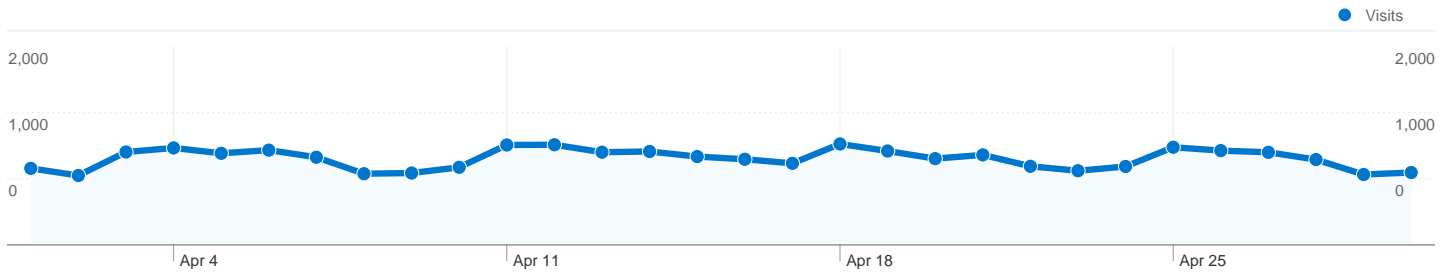

**Site Usage**

**26,096** Visits

**67.22%** Bounce Rate

**80,531** Pageviews

**00:02:01** Avg. Time on Site

**3.09** Pages/Visit

**63.62%** % New Visits

**Visitors Overview**

## 18,595 people visited this site

26,096 Visits

18,595 Absolute Unique Visitors

80,531 Pageviews

3.09 Average Pageviews

00:02:01 Time on Site

67.22% Bounce Rate

63.62% New Visits

## Technical Profile

Browser	Visits	% visits
Internet Explorer	9,585	36.73%
Firefox	8,161	31.27%
Safari	4,617	17.69%
Chrome	3,109	11.91%
Opera	326	1.25%

All traffic sources sent a total of 26,096 visits