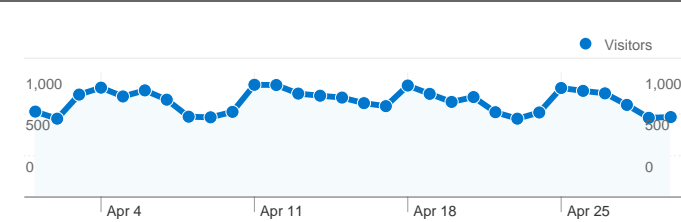

**Site Usage**

**26,096** Visits

**67.22%** Bounce Rate

**80,531** Pageviews

**00:02:01** Avg. Time on Site

**3.09** Pages/Visit

**63.62%** % New Visits

**Visitors Overview**

**Visitors**  
**18,595**

**Map Overlay**

**Traffic Sources Overview**

- **Search Engines**  
15,673.00 (60.06%)
- **Referring Sites**  
5,772.00 (22.12%)
- **Direct Traffic**  
4,651.00 (17.82%)

**Content Overview**

## 18,595 people visited this site

26,096 Visits

18,595 Absolute Unique Visitors

80,531 Pageviews

3.09 Average Pageviews

00:02:01 Time on Site

67.22% Bounce Rate

63.62% New Visits

**26,096 visits came from 134 countries/territories**

Site Usage						
Visits	Pages/Visit	Avg. Time on Site	% New Visits	Bounce Rate		
<b>26,096</b> % of Site Total: 100.00%	<b>3.09</b> Site Avg: 3.09 (0.00%)	<b>00:02:01</b> Site Avg: 00:02:01 (0.00%)	<b>63.65%</b> Site Avg: 63.62% (0.05%)	<b>67.22%</b> Site Avg: 67.22% (0.00%)		
Country/Territory	Visits	Pages/Visit	Avg. Time on Site	% New Visits	Bounce Rate	
United States	<b>14,571</b>	3.37	00:02:01	64.09%	66.18%	
United Kingdom	<b>2,162</b>	2.68	00:01:45	56.43%	68.59%	
Canada	<b>1,485</b>	2.89	00:01:49	62.76%	66.53%	
Italy	<b>662</b>	4.19	00:03:27	50.45%	64.80%	
Germany	<b>656</b>	3.22	00:03:02	66.46%	63.57%	
Spain	<b>632</b>	2.05	00:01:11	48.10%	78.01%	
Australia	<b>622</b>	2.93	00:02:03	60.77%	66.72%	
France	<b>571</b>	2.36	00:01:18	66.02%	70.05%	
Brazil	<b>330</b>	2.82	00:02:19	71.52%	69.09%	