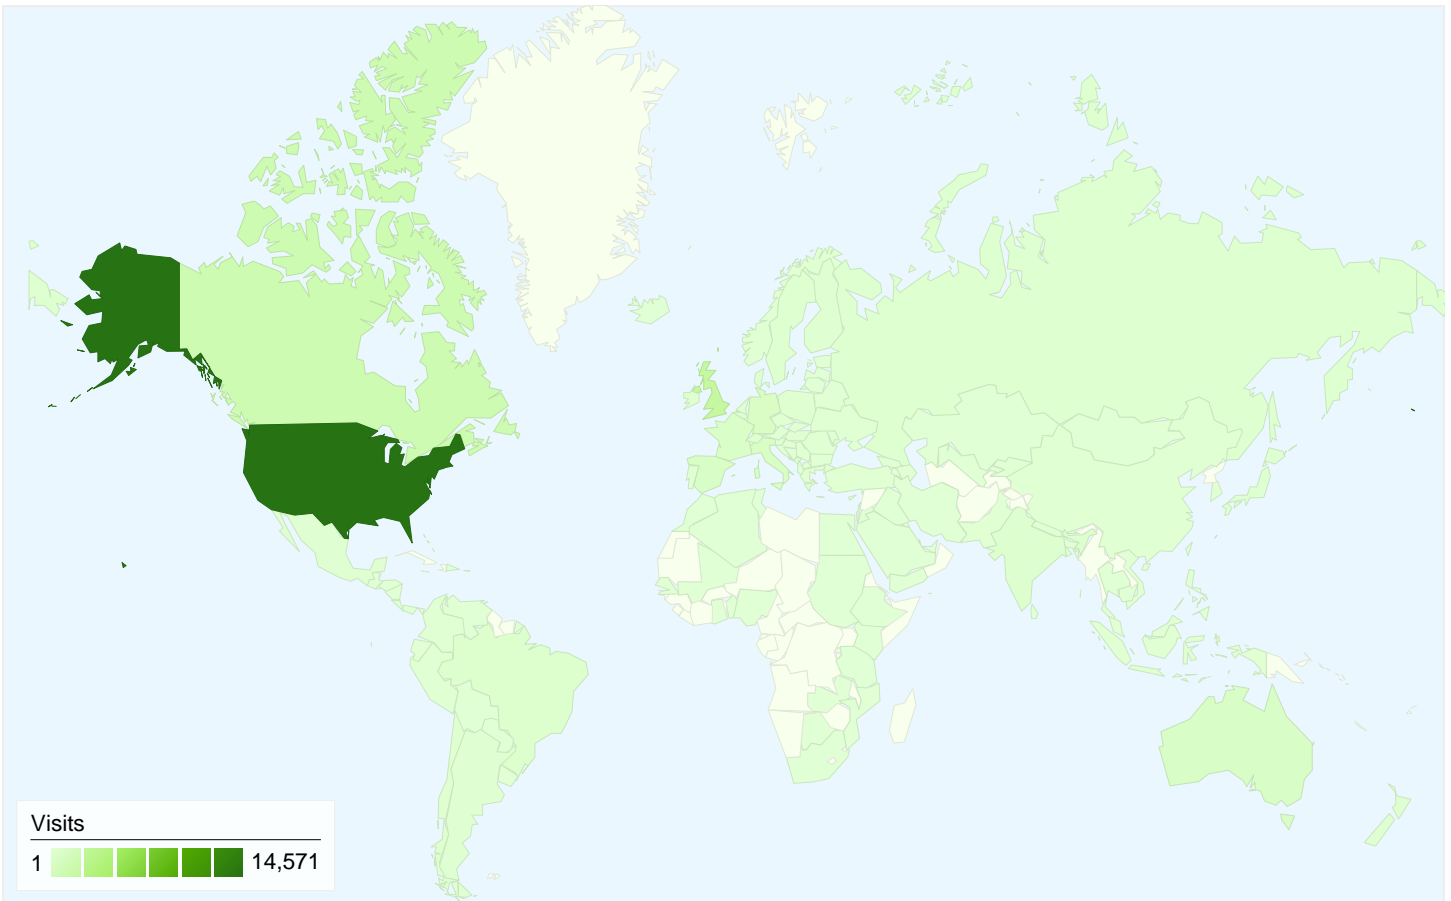

**Visitors**  
**18,595**

**Map Overlay**

**Traffic Sources Overview**

- **Search Engines**  
15,673.00 (60.06%)
- **Referring Sites**  
5,772.00 (22.12%)
- **Direct Traffic**  
4,651.00 (17.82%)

**Content Overview**

## 18,595 people visited this site

26,096 Visits

18,595 Absolute Unique Visitors

80,531 Pageviews

3.09 Average Pageviews

00:02:01 Time on Site

67.22% Bounce Rate

63.62% New Visits

## Technical Profile

Browser	Visits	% visits
Internet Explorer	9,585	36.73%
Firefox	8,161	31.27%
Safari	4,617	17.69%
Chrome	3,109	11.91%
Opera	326	1.25%

All traffic sources sent a total of 26,096 visits

**26,096 visits came from 134 countries/territories**

Site Usage						
Visits	Pages/Visit	Avg. Time on Site	% New Visits	Bounce Rate		
<b>26,096</b> % of Site Total: 100.00%	<b>3.09</b> Site Avg: 3.09 (0.00%)	<b>00:02:01</b> Site Avg: 00:02:01 (0.00%)	<b>63.65%</b> Site Avg: 63.62% (0.05%)	<b>67.22%</b> Site Avg: 67.22% (0.00%)		
Country/Territory	Visits	Pages/Visit	Avg. Time on Site	% New Visits	Bounce Rate	
United States	<b>14,571</b>	3.37	00:02:01	64.09%	66.18%	
United Kingdom	<b>2,162</b>	2.68	00:01:45	56.43%	68.59%	
Canada	<b>1,485</b>	2.89	00:01:49	62.76%	66.53%	
Italy	<b>662</b>	4.19	00:03:27	50.45%	64.80%	
Germany	<b>656</b>	3.22	00:03:02	66.46%	63.57%	
Spain	<b>632</b>	2.05	00:01:11	48.10%	78.01%	
Australia	<b>622</b>	2.93	00:02:03	60.77%	66.72%	
France	<b>571</b>	2.36	00:01:18	66.02%	70.05%	
Brazil	<b>330</b>	2.82	00:02:19	71.52%	69.09%	