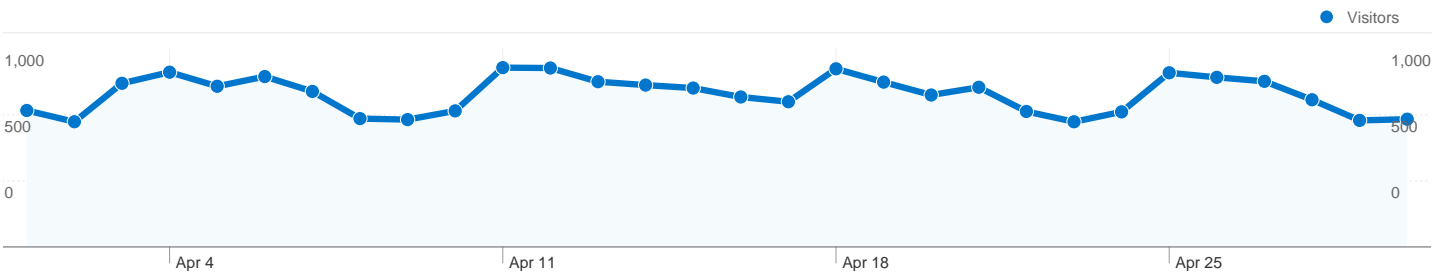

**Site Usage**

**26,096** Visits

**67.22%** Bounce Rate

**80,531** Pageviews

**00:02:01** Avg. Time on Site

**3.09** Pages/Visit

**63.62%** % New Visits

**Visitors Overview**

**Visitors**  
**18,595**

**Map Overlay**

**Traffic Sources Overview**

- **Search Engines**  
15,673.00 (60.06%)
- **Referring Sites**  
5,772.00 (22.12%)
- **Direct Traffic**  
4,651.00 (17.82%)

**Content Overview**

## 18,595 people visited this site

26,096 Visits

18,595 Absolute Unique Visitors

80,531 Pageviews

3.09 Average Pageviews

00:02:01 Time on Site

67.22% Bounce Rate

63.62% New Visits

**26,096 visits came from 134 countries/territories**

Site Usage						
Visits	Pages/Visit	Avg. Time on Site	% New Visits	Bounce Rate		
<b>26,096</b> % of Site Total: 100.00%	<b>3.09</b> Site Avg: 3.09 (0.00%)	<b>00:02:01</b> Site Avg: 00:02:01 (0.00%)	<b>63.65%</b> Site Avg: 63.62% (0.05%)	<b>67.22%</b> Site Avg: 67.22% (0.00%)		
Country/Territory	Visits	Pages/Visit	Avg. Time on Site	% New Visits	Bounce Rate	
United States	<b>14,571</b>	3.37	00:02:01	64.09%	66.18%	
United Kingdom	<b>2,162</b>	2.68	00:01:45	56.43%	68.59%	
Canada	<b>1,485</b>	2.89	00:01:49	62.76%	66.53%	
Italy	<b>662</b>	4.19	00:03:27	50.45%	64.80%	
Germany	<b>656</b>	3.22	00:03:02	66.46%	63.57%	
Spain	<b>632</b>	2.05	00:01:11	48.10%	78.01%	
Australia	<b>622</b>	2.93	00:02:03	60.77%	66.72%	
France	<b>571</b>	2.36	00:01:18	66.02%	70.05%	
Brazil	<b>330</b>	2.82	00:02:19	71.52%	69.09%	