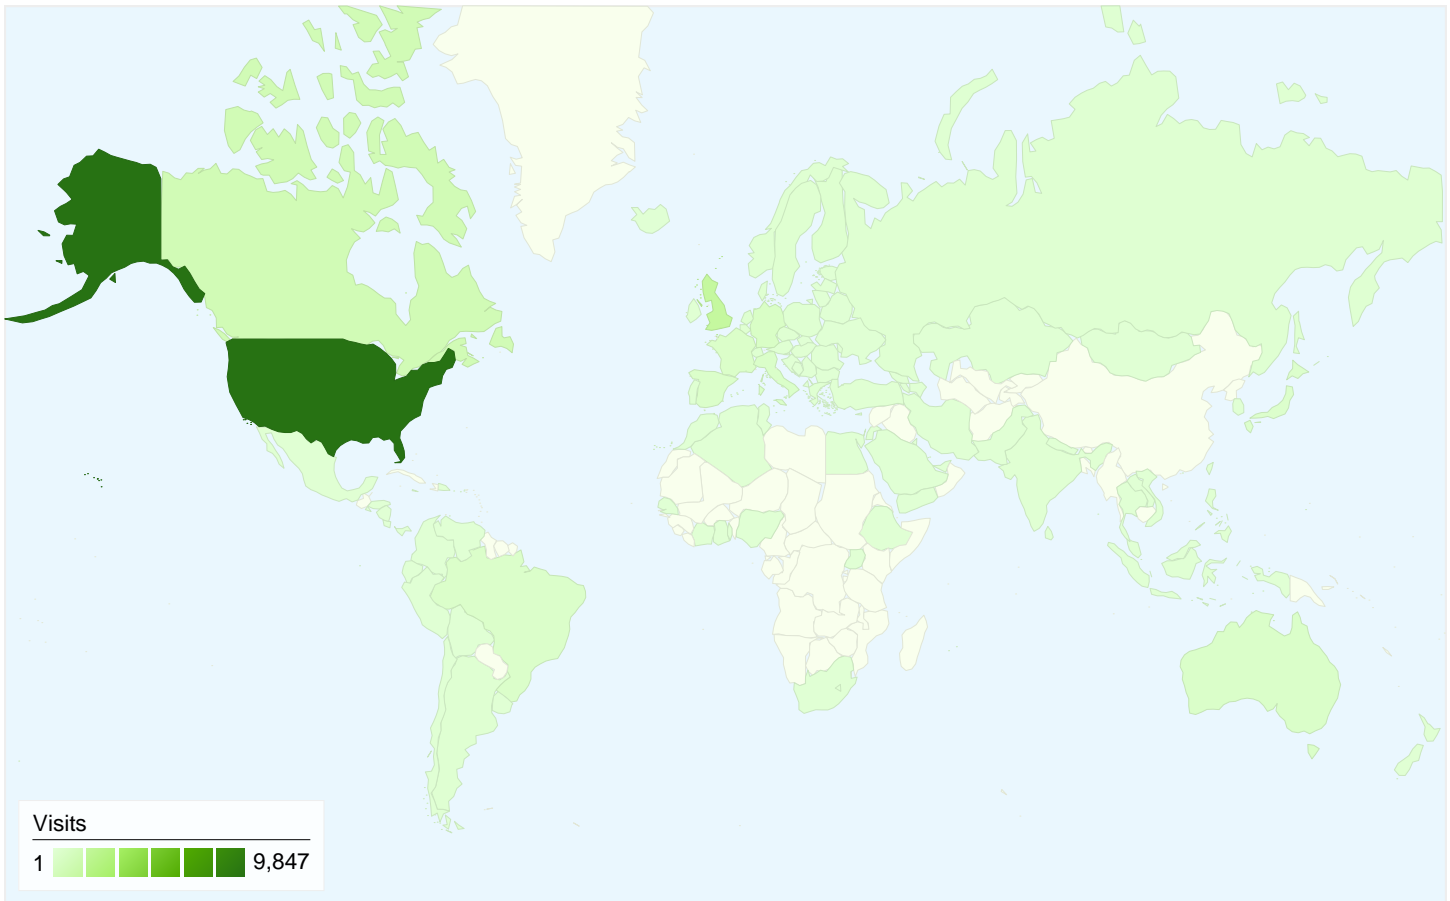

16,687 visits came from 109 countries/territories

Site Usage

Visits	Pages/Visit	Avg. Time on Site	% New Visits	Bounce Rate	
16,687 % of Site Total: 100.00%	3.07 Site Avg: 3.07 (0.00%)	00:02:37 Site Avg: 00:02:37 (0.00%)	62.73% Site Avg: 62.68% (0.08%)	57.65% Site Avg: 57.65% (0.00%)	
Country/Territory	Visits	Pages/Visit	Avg. Time on Site	% New Visits	Bounce Rate
United States	9,847	3.24	00:02:40	62.49%	56.44%
United Kingdom	1,557	2.54	00:02:05	59.28%	61.85%
Canada	884	3.11	00:02:07	65.38%	56.33%
Germany	409	3.32	00:02:33	70.17%	60.39%
Australia	338	2.77	00:02:47	67.46%	60.95%
Italy	336	4.20	00:03:44	54.46%	49.70%
France	322	2.43	00:02:11	72.67%	58.07%
Brazil	320	2.24	00:02:38	74.69%	61.88%
Spain	311	2.86	00:02:59	65.27%	54.34%
Japan	239	2.72	00:02:56	27.62%	60.67%