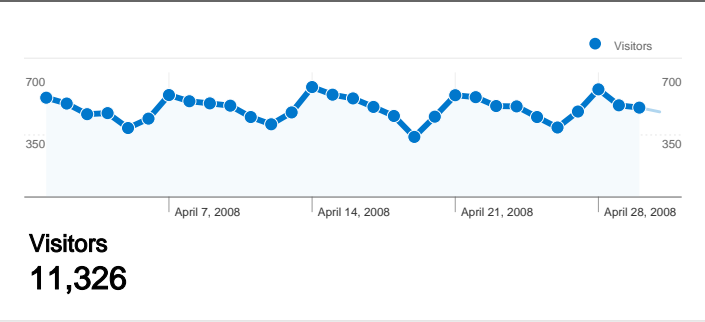

Site Usage

16,687 Visits

57.65% Bounce Rate

51,237 Pageviews

00:02:37 Avg. Time on Site

3.07 Pages/Visit

62.68% % New Visits

Visitors Overview

11,326 people visited this site

16,687 Visits

11,326 Absolute Unique Visitors

51,237 Pageviews

3.07 Average Pageviews

00:02:37 Time on Site

57.65% Bounce Rate

62.68% New Visits

All traffic sources sent a total of 16,687 visits

-  42.03% Direct Traffic
-  16.62% Referring Sites
-  41.34% Search Engines

- Direct Traffic
7,014.00 (42.03%)
- Search Engines
6,899.00 (41.34%)
- Referring Sites
2,774.00 (16.62%)

Site Usage

Visits	Pages/Visit	Avg. Time on Site	% New Visits	Bounce Rate	
16,687 % of Site Total: 100.00%	3.07 Site Avg: 3.07 (0.00%)	00:02:37 Site Avg: 00:02:37 (0.00%)	62.73% Site Avg: 62.68% (0.08%)	57.65% Site Avg: 57.65% (0.00%)	
Country/Territory	Visits	Pages/Visit	Avg. Time on Site	% New Visits	Bounce Rate
United States	9,847	3.24	00:02:40	62.49%	56.44%
United Kingdom	1,557	2.54	00:02:05	59.28%	61.85%
Canada	884	3.11	00:02:07	65.38%	56.33%
Germany	409	3.32	00:02:33	70.17%	60.39%
Australia	338	2.77	00:02:47	67.46%	60.95%
Italy	336	4.20	00:03:44	54.46%	49.70%
France	322	2.43	00:02:11	72.67%	58.07%
Brazil	320	2.24	00:02:38	74.69%	61.88%
Spain	311	2.86	00:02:59	65.27%	54.34%
Japan	239	2.72	00:02:56	27.62%	60.67%