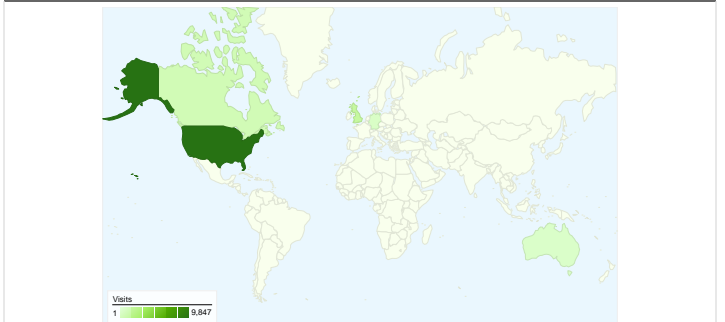

Map Overlay world