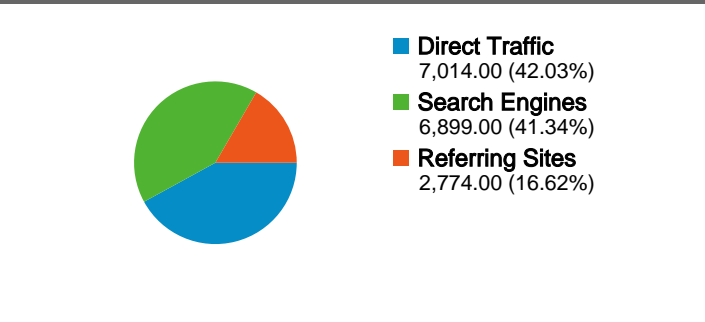

Traffic Sources Overview

Content Overview

Pages	Pageviews	% Pageviews
/	12,675	24.74%
/DVD/index.html	6,155	12.01%
/info/top100.html	2,828	5.52%
/index.html	2,367	4.62%
/PSFL/index.html	2,167	4.23%