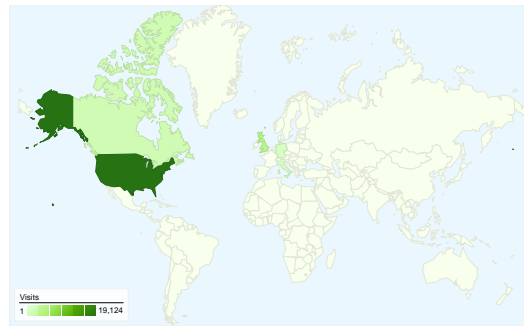

Site Usage

35,047 Visits

66.64% Bounce Rate

101,133 Pageviews

00:01:52 Avg. Time on Site

2.89 Pages/Visit

63.60% % New Visits

Visitors Overview

Visitors
24,461

Map Overlay

Traffic Sources Overview

- **Search Engines**
24,084.00 (68.72%)
- **Referring Sites**
6,294.00 (17.96%)
- **Direct Traffic**
4,669.00 (13.32%)

Content Overview

Pages	Pageviews	% Pageviews
/	11,030	10.91%
/info/top100.html	8,051	7.96%
/video/index.html	3,399	3.36%
/index.html	2,197	2.17%
/PSFL/index.html	2,096	2.07%

24,461 people visited this site

35,047 Visits

24,461 Absolute Unique Visitors

101,133 Pageviews

2.89 Average Pageviews

00:01:52 Time on Site

66.64% Bounce Rate

63.60% New Visits

35,047 visits came from 138 countries/territories

Site Usage

Country/Territory	Visits	Pages/Visit	Avg. Time on Site	% New Visits	Bounce Rate
Visits 35,047 % of Site Total: 100.00%	Pages/Visit 2.89 Site Avg: 2.89 (0.00%)	Avg. Time on Site 00:01:52 Site Avg: 00:01:52 (0.00%)	% New Visits 63.28% Site Avg: 63.60% (-0.51%)	Bounce Rate 66.64% Site Avg: 66.64% (0.00%)	
United States	19,124	3.00	00:01:54	62.79%	66.68%
United Kingdom	4,094	3.08	00:02:14	64.88%	64.24%
Canada	1,768	3.04	00:01:45	65.55%	62.16%
Italy	1,016	3.41	00:02:20	47.64%	66.73%
Germany	894	3.31	00:01:57	63.31%	61.97%
Spain	817	2.46	00:02:03	65.48%	65.61%
Australia	709	3.14	00:02:02	59.38%	61.21%
France	649	2.33	00:01:21	64.56%	69.65%
Brazil	409	2.62	00:01:33	59.41%	68.46%