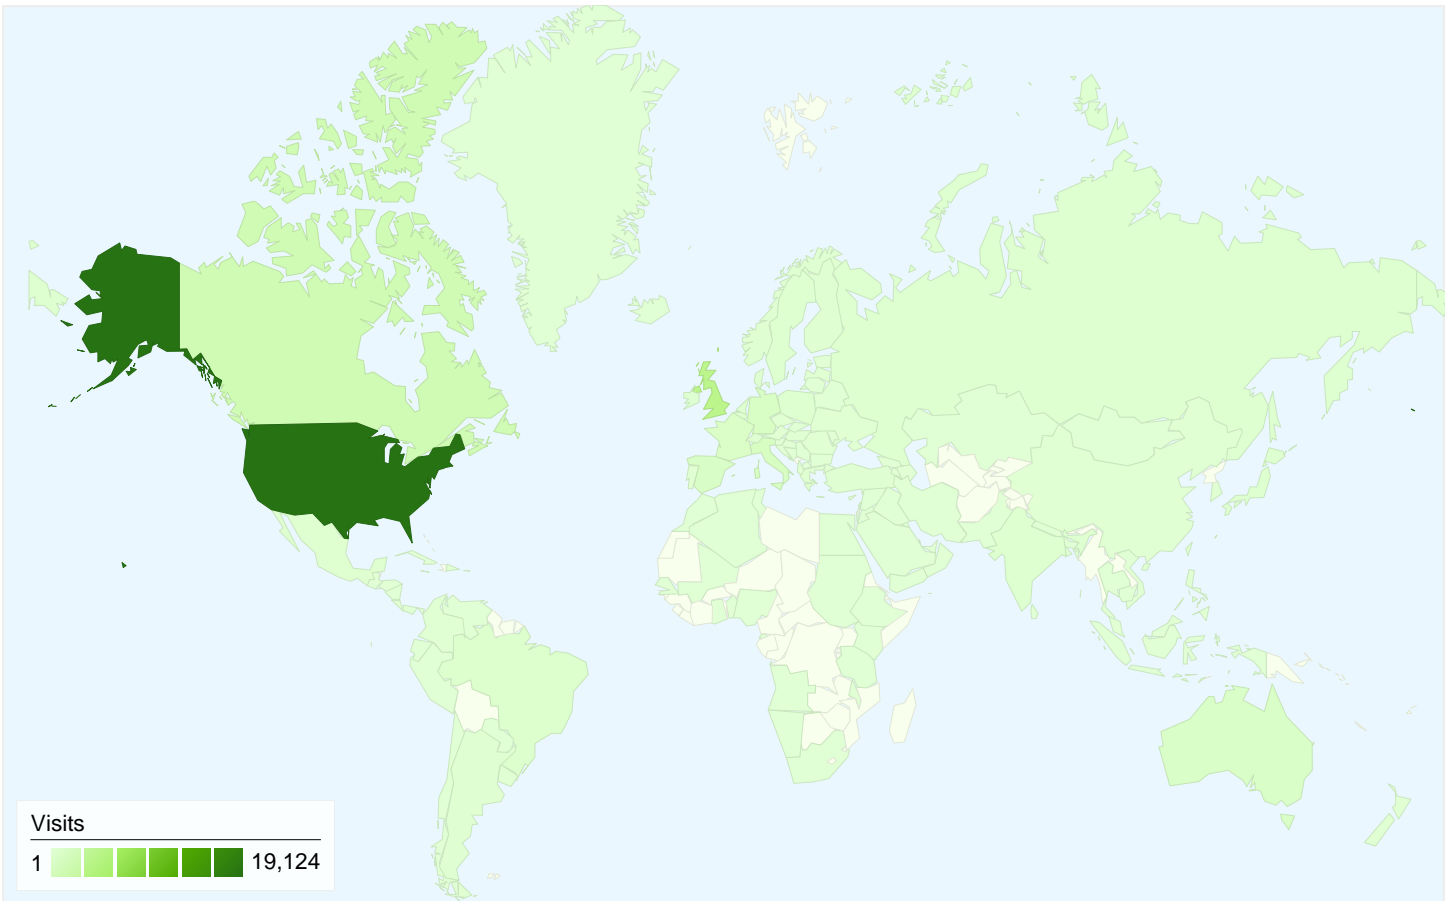

24,461 people visited this site

35,047 Visits

24,461 Absolute Unique Visitors

101,133 Pageviews

2.89 Average Pageviews

00:01:52 Time on Site

66.64% Bounce Rate

63.60% New Visits

Technical Profile

Browser	Visits	% visits
Internet Explorer	10,823	30.88%
Firefox	10,366	29.58%
Safari	6,495	18.53%
Chrome	5,876	16.77%
Opera	543	1.55%

All traffic sources sent a total of 35,047 visits

-  **13.32%** Direct Traffic
-  **17.96%** Referring Sites
-  **68.72%** Search Engines

- **Search Engines**
24,084.00 (68.72%)
- **Referring Sites**
6,294.00 (17.96%)
- **Direct Traffic**
4,669.00 (13.32%)

Top Traffic Sources

Sources	Visits	% visits	Keywords	Visits	% visits
google (organic)	22,120	63.12%	(not provided)	3,123	12.97%
(direct) ((none))	4,669	13.32%	silent films	892	3.70%
en.wikipedia.org (referral)	3,263	9.31%	silent era	607	2.52%
yahoo (organic)	742	2.12%	best silent films	553	2.30%
bing (organic)	632	1.80%	silent movies	450	1.87%

35,047 visits came from 138 countries/territories

Site Usage

Country/Territory	Visits	Pages/Visit	Avg. Time on Site	% New Visits	Bounce Rate
Visits 35,047 % of Site Total: 100.00%	Pages/Visit 2.89 Site Avg: 2.89 (0.00%)	Avg. Time on Site 00:01:52 Site Avg: 00:01:52 (0.00%)	% New Visits 63.28% Site Avg: 63.60% (-0.51%)	Bounce Rate 66.64% Site Avg: 66.64% (0.00%)	
United States	19,124	3.00	00:01:54	62.79%	66.68%
United Kingdom	4,094	3.08	00:02:14	64.88%	64.24%
Canada	1,768	3.04	00:01:45	65.55%	62.16%
Italy	1,016	3.41	00:02:20	47.64%	66.73%
Germany	894	3.31	00:01:57	63.31%	61.97%
Spain	817	2.46	00:02:03	65.48%	65.61%
Australia	709	3.14	00:02:02	59.38%	61.21%
France	649	2.33	00:01:21	64.56%	69.65%
Brazil	409	2.62	00:01:33	59.41%	68.46%