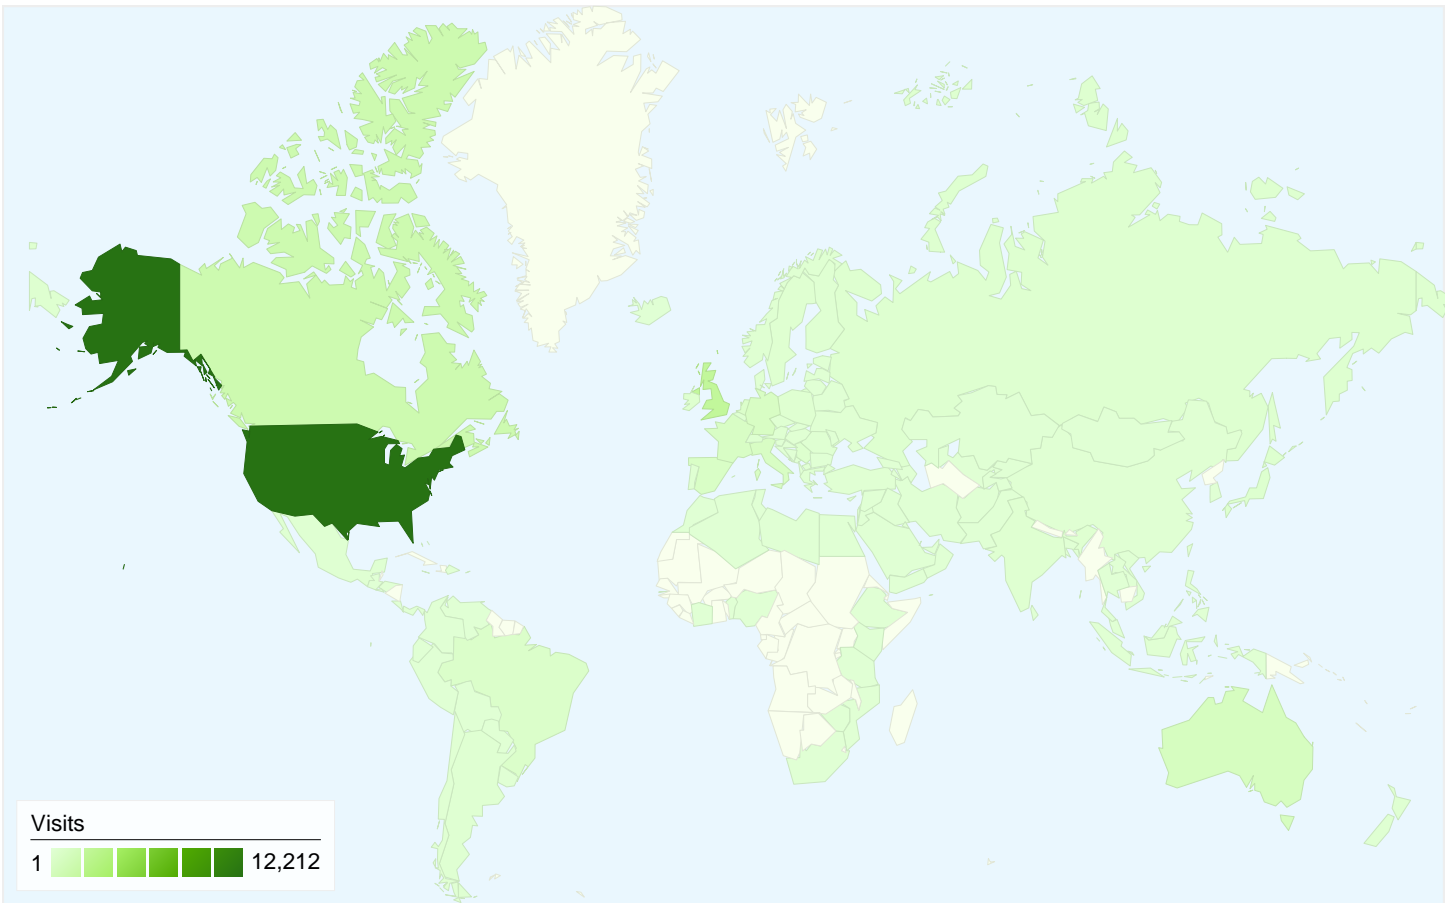

16,223 people visited this site

22,969 Visits

16,223 Absolute Unique Visitors

77,318 Pageviews

3.37 Average Pageviews

00:02:16 Time on Site

63.57% Bounce Rate

62.78% New Visits

All traffic sources sent a total of 22,969 visits

-  22.16% Direct Traffic
-  20.65% Referring Sites
-  57.19% Search Engines

- Search Engines
13,135.00 (57.19%)
- Direct Traffic
5,091.00 (22.16%)
- Referring Sites
4,743.00 (20.65%)

Top Traffic Sources

Sources	Visits	% visits	Keywords	Visits	% visits
google (organic)	11,215	48.83%	silent films	674	5.13%
(direct) ((none))	5,091	22.16%	silent era	555	4.23%
en.wikipedia.org (referral)	2,016	8.78%	silent film	233	1.77%
yahoo (organic)	964	4.20%	silent movies	193	1.47%
bing (organic)	463	2.02%	best silent films	191	1.45%

22,969 visits came from 133 countries/territories

Site Usage

Country/Territory	Visits	Pages/Visit	Avg. Time on Site	% New Visits	Bounce Rate
Visits 22,969 % of Site Total: 100.00%	Pages/Visit 3.37 Site Avg: 3.37 (0.00%)	Avg. Time on Site 00:02:16 Site Avg: 00:02:16 (0.00%)	% New Visits 62.83% Site Avg: 62.78% (0.08%)	Bounce Rate 63.57% Site Avg: 63.57% (0.00%)	
United States	12,212	3.69	00:02:25	64.33%	60.91%
United Kingdom	2,088	3.40	00:02:31	56.13%	60.34%
Canada	1,320	4.18	00:02:23	58.71%	58.64%
Australia	723	2.46	00:01:57	57.40%	71.23%
Germany	595	2.83	00:01:59	70.76%	66.22%
Italy	590	3.97	00:02:56	40.51%	62.03%
France	561	2.32	00:01:27	61.14%	69.34%
Spain	506	3.47	00:04:33	65.42%	61.66%
Brazil	375	3.72	00:02:08	74.40%	65.87%