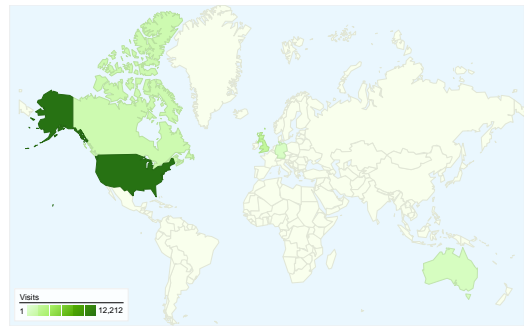

Site Usage

22,969 Visits

63.57% Bounce Rate

77,318 Pageviews

00:02:16 Avg. Time on Site

3.37 Pages/Visit

62.78% % New Visits

Visitors Overview

Visitors
16,223

Map Overlay

Traffic Sources Overview

- **Search Engines**
 13,135.00 (57.19%)
- **Direct Traffic**
 5,091.00 (22.16%)
- **Referring Sites**
 4,743.00 (20.65%)

Content Overview

Pages	Pageviews	% Pageviews
/	11,317	14.64%
/info/top100.html	4,228	5.47%
/video/index.html	3,164	4.09%
/search.html	2,733	3.53%
/index.html	1,847	2.39%

16,223 people visited this site

22,969 Visits

16,223 Absolute Unique Visitors

77,318 Pageviews

3.37 Average Pageviews

00:02:16 Time on Site

63.57% Bounce Rate

62.78% New Visits

22,969 visits came from 133 countries/territories

Site Usage

Country/Territory	Visits	Pages/Visit	Avg. Time on Site	% New Visits	Bounce Rate
Visits 22,969 % of Site Total: 100.00%	Pages/Visit 3.37 Site Avg: 3.37 (0.00%)	Avg. Time on Site 00:02:16 Site Avg: 00:02:16 (0.00%)	% New Visits 62.83% Site Avg: 62.78% (0.08%)	Bounce Rate 63.57% Site Avg: 63.57% (0.00%)	
United States	12,212	3.69	00:02:25	64.33%	60.91%
United Kingdom	2,088	3.40	00:02:31	56.13%	60.34%
Canada	1,320	4.18	00:02:23	58.71%	58.64%
Australia	723	2.46	00:01:57	57.40%	71.23%
Germany	595	2.83	00:01:59	70.76%	66.22%
Italy	590	3.97	00:02:56	40.51%	62.03%
France	561	2.32	00:01:27	61.14%	69.34%
Spain	506	3.47	00:04:33	65.42%	61.66%
Brazil	375	3.72	00:02:08	74.40%	65.87%