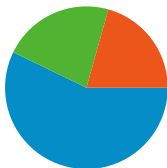

Traffic Sources Overview

- **Search Engines**
  13,135.00 (57.19%)
- **Direct Traffic**
  5,091.00 (22.16%)
- **Referring Sites**
  4,743.00 (20.65%)

Content Overview

Pages	Pageviews	% Pageviews
/	11,317	14.64%
/info/top100.html	4,228	5.47%
/video/index.html	3,164	4.09%
/search.html	2,733	3.53%
/index.html	1,847	2.39%