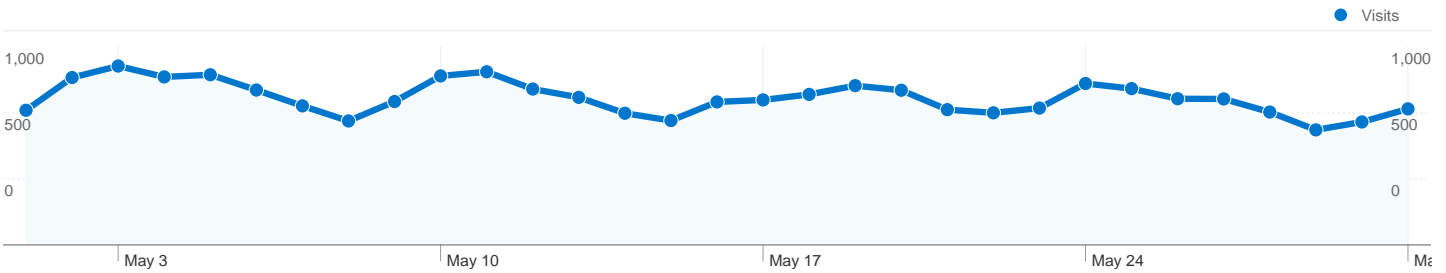

Site Usage

22,969 Visits

63.57% Bounce Rate

77,318 Pageviews

00:02:16 Avg. Time on Site

3.37 Pages/Visit

62.78% % New Visits

Visitors Overview

16,223 people visited this site

22,969 Visits

16,223 Absolute Unique Visitors

77,318 Pageviews

3.37 Average Pageviews

00:02:16 Time on Site

63.57% Bounce Rate

62.78% New Visits

All traffic sources sent a total of 22,969 visits

-  22.16% Direct Traffic
-  20.65% Referring Sites
-  57.19% Search Engines

- Search Engines
13,135.00 (57.19%)
- Direct Traffic
5,091.00 (22.16%)
- Referring Sites
4,743.00 (20.65%)

22,969 visits came from 133 countries/territories

Site Usage

Country/Territory	Visits	Pages/Visit	Avg. Time on Site	% New Visits	Bounce Rate
Visits 22,969 % of Site Total: 100.00%	Pages/Visit 3.37 Site Avg: 3.37 (0.00%)	Avg. Time on Site 00:02:16 Site Avg: 00:02:16 (0.00%)	% New Visits 62.83% Site Avg: 62.78% (0.08%)	Bounce Rate 63.57% Site Avg: 63.57% (0.00%)	
United States	12,212	3.69	00:02:25	64.33%	60.91%
United Kingdom	2,088	3.40	00:02:31	56.13%	60.34%
Canada	1,320	4.18	00:02:23	58.71%	58.64%
Australia	723	2.46	00:01:57	57.40%	71.23%
Germany	595	2.83	00:01:59	70.76%	66.22%
Italy	590	3.97	00:02:56	40.51%	62.03%
France	561	2.32	00:01:27	61.14%	69.34%
Spain	506	3.47	00:04:33	65.42%	61.66%
Brazil	375	3.72	00:02:08	74.40%	65.87%