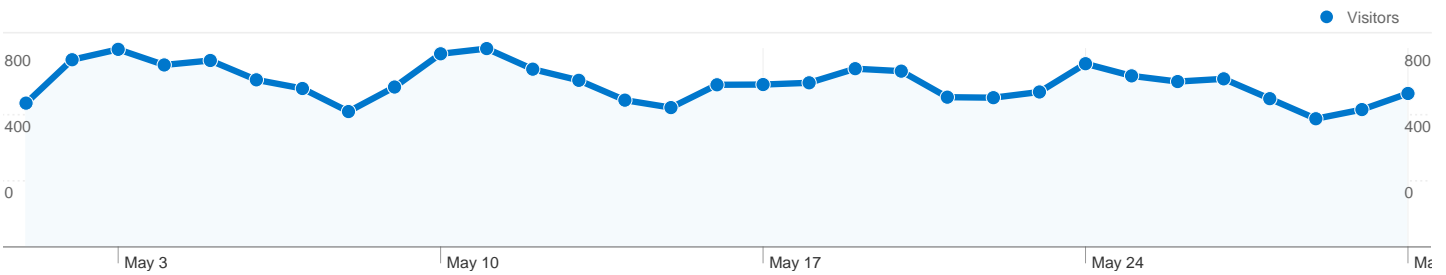

Site Usage

22,969 Visits

63.57% Bounce Rate

77,318 Pageviews

00:02:16 Avg. Time on Site

3.37 Pages/Visit

62.78% % New Visits

Visitors Overview

Visitors
16,223

Map Overlay

Traffic Sources Overview

- **Search Engines**
 13,135.00 (57.19%)
- **Direct Traffic**
 5,091.00 (22.16%)
- **Referring Sites**
 4,743.00 (20.65%)

Content Overview

Pages	Pageviews	% Pageviews
/	11,317	14.64%
/info/top100.html	4,228	5.47%
/video/index.html	3,164	4.09%
/search.html	2,733	3.53%
/index.html	1,847	2.39%

16,223 people visited this site

22,969 Visits

16,223 Absolute Unique Visitors

77,318 Pageviews

3.37 Average Pageviews

00:02:16 Time on Site

63.57% Bounce Rate

62.78% New Visits

22,969 visits came from 133 countries/territories

Site Usage

Country/Territory	Visits	Pages/Visit	Avg. Time on Site	% New Visits	Bounce Rate
Visits 22,969 % of Site Total: 100.00%	Pages/Visit 3.37 Site Avg: 3.37 (0.00%)	Avg. Time on Site 00:02:16 Site Avg: 00:02:16 (0.00%)	% New Visits 62.83% Site Avg: 62.78% (0.08%)	Bounce Rate 63.57% Site Avg: 63.57% (0.00%)	
United States	12,212	3.69	00:02:25	64.33%	60.91%
United Kingdom	2,088	3.40	00:02:31	56.13%	60.34%
Canada	1,320	4.18	00:02:23	58.71%	58.64%
Australia	723	2.46	00:01:57	57.40%	71.23%
Germany	595	2.83	00:01:59	70.76%	66.22%
Italy	590	3.97	00:02:56	40.51%	62.03%
France	561	2.32	00:01:27	61.14%	69.34%
Spain	506	3.47	00:04:33	65.42%	61.66%
Brazil	375	3.72	00:02:08	74.40%	65.87%