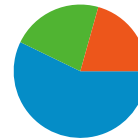

- Search Engines
  13,135.00 (57.19%)
- Direct Traffic
  5,091.00 (22.16%)
- Referring Sites
  4,743.00 (20.65%)

Top Traffic Sources

Sources	Visits	% visits	Keywords	Visits	% visits
google (organic)	11,215	48.83%	silent films	674	5.13%
(direct) ((none))	5,091	22.16%	silent era	555	4.23%
en.wikipedia.org (referral)	2,016	8.78%	silent film	233	1.77%
yahoo (organic)	964	4.20%	silent movies	193	1.47%
bing (organic)	463	2.02%	best silent films	191	1.45%