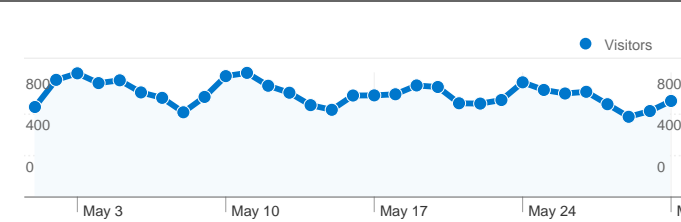

Site Usage

22,969 Visits

63.57% Bounce Rate

77,318 Pageviews

00:02:16 Avg. Time on Site

3.37 Pages/Visit

62.78% % New Visits

Visitors Overview

16,223 people visited this site

22,969 Visits

16,223 Absolute Unique Visitors

77,318 Pageviews

3.37 Average Pageviews

00:02:16 Time on Site

63.57% Bounce Rate

62.78% New Visits

22,969 visits came from 133 countries/territories

Site Usage

Country/Territory	Visits	Pages/Visit	Avg. Time on Site	% New Visits	Bounce Rate
Visits 22,969 % of Site Total: 100.00%	Pages/Visit 3.37 Site Avg: 3.37 (0.00%)	Avg. Time on Site 00:02:16 Site Avg: 00:02:16 (0.00%)	% New Visits 62.83% Site Avg: 62.78% (0.08%)	Bounce Rate 63.57% Site Avg: 63.57% (0.00%)	
United States	12,212	3.69	00:02:25	64.33%	60.91%
United Kingdom	2,088	3.40	00:02:31	56.13%	60.34%
Canada	1,320	4.18	00:02:23	58.71%	58.64%
Australia	723	2.46	00:01:57	57.40%	71.23%
Germany	595	2.83	00:01:59	70.76%	66.22%
Italy	590	3.97	00:02:56	40.51%	62.03%
France	561	2.32	00:01:27	61.14%	69.34%
Spain	506	3.47	00:04:33	65.42%	61.66%
Brazil	375	3.72	00:02:08	74.40%	65.87%

Netherlands	366	2.52	00:01:50	33.88%	73.22%
					1 - 10 of 133

Pages on this site were viewed a total of 77,318 times

77,318 Pageviews

54,519 Unique Views

63.57% Bounce Rate

Top Content

Pages	Pageviews	% Pageviews
/	11,317	14.64%
/info/top100.html	4,228	5.47%
/video/index.html	3,164	4.09%
/search.html	2,733	3.53%
/index.html	1,847	2.39%