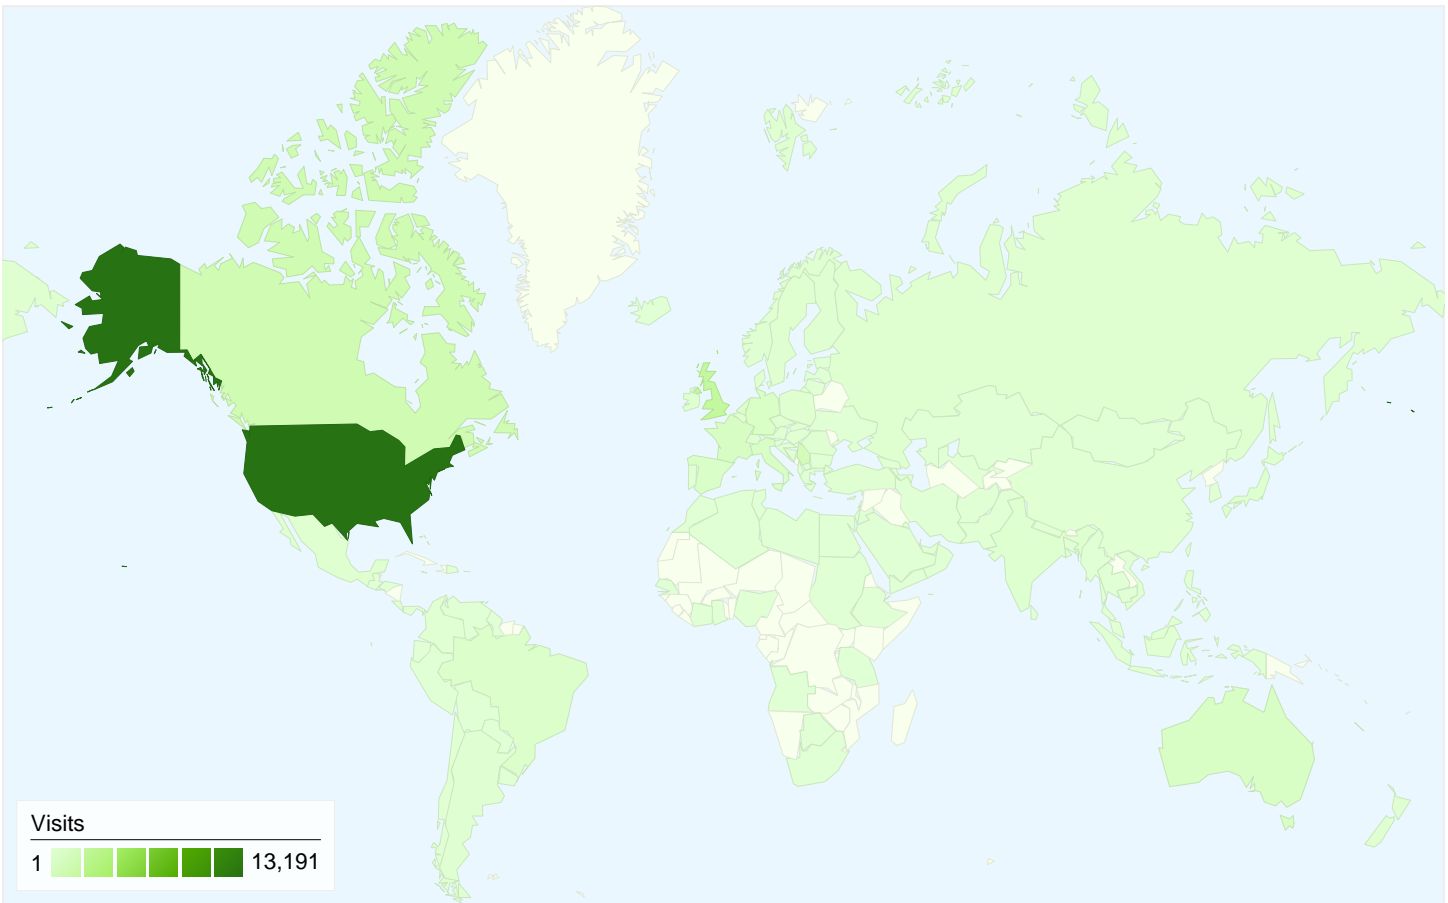

Visitors
17,022

Map Overlay

Traffic Sources Overview

- **Search Engines**
14,468.00 (58.55%)
- **Referring Sites**
5,414.00 (21.91%)
- **Direct Traffic**
4,830.00 (19.55%)

Content Overview

Pages	Pageviews	% Pageviews
/	11,402	13.46%
/info/top100.html	4,318	5.10%
/video/index.html	3,639	4.29%
/search.html	1,878	2.22%
/index.html	1,755	2.07%

All traffic sources sent a total of 24,712 visits

-  19.55% Direct Traffic
-  21.91% Referring Sites
-  58.55% Search Engines

- **Search Engines**
14,468.00 (58.55%)
- **Referring Sites**
5,414.00 (21.91%)
- **Direct Traffic**
4,830.00 (19.55%)

Top Traffic Sources

Sources	Visits	% visits	Keywords	Visits	% visits
google (organic)	12,412	50.23%	silent films	713	4.93%
(direct) ((none))	4,830	19.55%	silent era	525	3.63%
en.wikipedia.org (referral)	2,613	10.57%	silent film	246	1.70%
yahoo (organic)	964	3.90%	silent movies	244	1.69%
bing (organic)	486	1.97%	best silent films	228	1.58%

24,712 visits came from 131 countries/territories

Site Usage

Country/Territory	Visits	Pages/Visit	Avg. Time on Site	% New Visits	Bounce Rate
United States	13,191	3.86	00:02:26	64.57%	60.72%
United Kingdom	2,103	3.09	00:02:02	58.06%	63.34%
Canada	1,302	4.22	00:02:27	60.83%	57.99%
Serbia	988	1.08	00:00:06	3.34%	97.37%
France	624	2.86	00:02:05	56.25%	65.06%
Australia	617	4.11	00:02:23	53.00%	61.75%
Italy	578	3.80	00:02:18	48.44%	59.52%
Germany	546	3.81	00:02:29	69.05%	60.44%
Spain	491	3.79	00:03:41	64.56%	55.60%