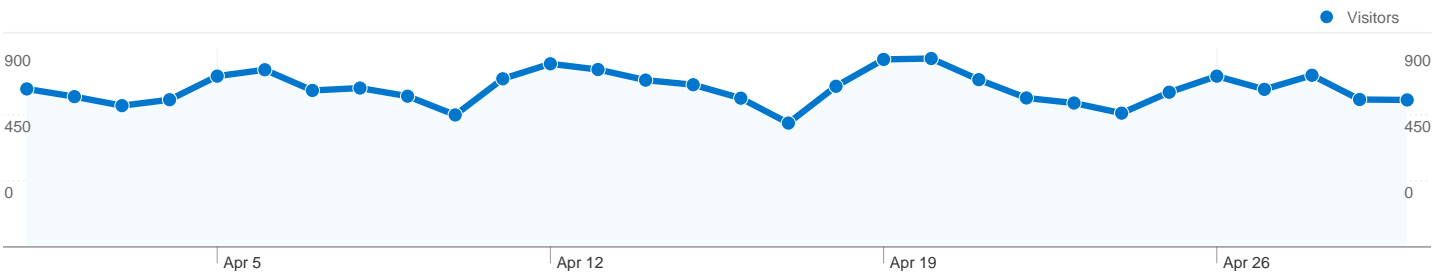

Site Usage

24,712 Visits

63.84% Bounce Rate

84,734 Pageviews

00:02:11 Avg. Time on Site

3.43 Pages/Visit

61.49% % New Visits

Visitors Overview

Visitors
17,022

Map Overlay

Traffic Sources Overview

- **Search Engines**
14,468.00 (58.55%)
- **Referring Sites**
5,414.00 (21.91%)
- **Direct Traffic**
4,830.00 (19.55%)

Content Overview

Pages	Pageviews	% Pageviews
/	11,402	13.46%
/info/top100.html	4,318	5.10%
/video/index.html	3,639	4.29%
/search.html	1,878	2.22%
/index.html	1,755	2.07%

17,022 people visited this site

24,712 Visits

17,022 Absolute Unique Visitors

84,734 Pageviews

3.43 Average Pageviews

00:02:11 Time on Site

63.84% Bounce Rate

61.49% New Visits

24,712 visits came from 131 countries/territories

Site Usage

Country/Territory	Visits	Pages/Visit	Avg. Time on Site	% New Visits	Bounce Rate
United States	13,191	3.86	00:02:26	64.57%	60.72%
United Kingdom	2,103	3.09	00:02:02	58.06%	63.34%
Canada	1,302	4.22	00:02:27	60.83%	57.99%
Serbia	988	1.08	00:00:06	3.34%	97.37%
France	624	2.86	00:02:05	56.25%	65.06%
Australia	617	4.11	00:02:23	53.00%	61.75%
Italy	578	3.80	00:02:18	48.44%	59.52%
Germany	546	3.81	00:02:29	69.05%	60.44%
Spain	491	3.79	00:03:41	64.56%	55.60%