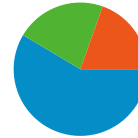

- **Search Engines**
  14,468.00 (58.55%)
- **Referring Sites**
  5,414.00 (21.91%)
- **Direct Traffic**
  4,830.00 (19.55%)

Top Traffic Sources

Sources	Visits	% visits	Keywords	Visits	% visits
google (organic)	12,412	50.23%	silent films	713	4.93%
(direct) ((none))	4,830	19.55%	silent era	525	3.63%
en.wikipedia.org (referral)	2,613	10.57%	silent film	246	1.70%
yahoo (organic)	964	3.90%	silent movies	244	1.69%
bing (organic)	486	1.97%	best silent films	228	1.58%