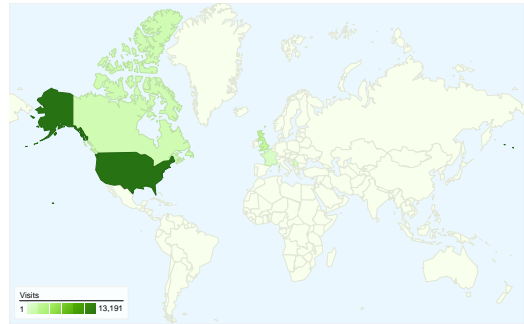

Site Usage

24,712 Visits

63.84% Bounce Rate

84,734 Pageviews

00:02:11 Avg. Time on Site

3.43 Pages/Visit

61.49% % New Visits

Visitors Overview

Visitors
17,022

Map Overlay

Traffic Sources Overview

- **Search Engines**
14,468.00 (58.55%)
- **Referring Sites**
5,414.00 (21.91%)
- **Direct Traffic**
4,830.00 (19.55%)

Content Overview

Pages	Pageviews	% Pageviews
/	11,402	13.46%
/info/top100.html	4,318	5.10%
/video/index.html	3,639	4.29%
/search.html	1,878	2.22%
/index.html	1,755	2.07%

17,022 people visited this site

24,712 Visits

17,022 Absolute Unique Visitors

84,734 Pageviews

3.43 Average Pageviews

00:02:11 Time on Site

63.84% Bounce Rate

61.49% New Visits

24,712 visits came from 131 countries/territories

Site Usage

Country/Territory	Visits	Pages/Visit	Avg. Time on Site	% New Visits	Bounce Rate
United States	13,191	3.86	00:02:26	64.57%	60.72%
United Kingdom	2,103	3.09	00:02:02	58.06%	63.34%
Canada	1,302	4.22	00:02:27	60.83%	57.99%
Serbia	988	1.08	00:00:06	3.34%	97.37%
France	624	2.86	00:02:05	56.25%	65.06%
Australia	617	4.11	00:02:23	53.00%	61.75%
Italy	578	3.80	00:02:18	48.44%	59.52%
Germany	546	3.81	00:02:29	69.05%	60.44%
Spain	491	3.79	00:03:41	64.56%	55.60%