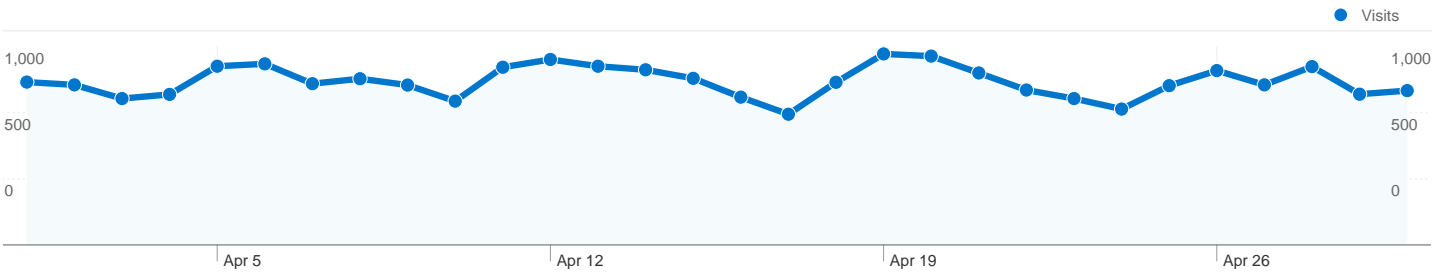

Site Usage

24,712 Visits

63.84% Bounce Rate

84,734 Pageviews

00:02:11 Avg. Time on Site

3.43 Pages/Visit

61.49% % New Visits

Visitors Overview

17,022 people visited this site

24,712 Visits

17,022 Absolute Unique Visitors

84,734 Pageviews

3.43 Average Pageviews

00:02:11 Time on Site

63.84% Bounce Rate

61.49% New Visits

All traffic sources sent a total of 24,712 visits

-  19.55% Direct Traffic
-  21.91% Referring Sites
-  58.55% Search Engines

- **Search Engines**
14,468.00 (58.55%)
- **Referring Sites**
5,414.00 (21.91%)
- **Direct Traffic**
4,830.00 (19.55%)

24,712 visits came from 131 countries/territories

Site Usage

Country/Territory	Visits	Pages/Visit	Avg. Time on Site	% New Visits	Bounce Rate
United States	13,191	3.86	00:02:26	64.57%	60.72%
United Kingdom	2,103	3.09	00:02:02	58.06%	63.34%
Canada	1,302	4.22	00:02:27	60.83%	57.99%
Serbia	988	1.08	00:00:06	3.34%	97.37%
France	624	2.86	00:02:05	56.25%	65.06%
Australia	617	4.11	00:02:23	53.00%	61.75%
Italy	578	3.80	00:02:18	48.44%	59.52%
Germany	546	3.81	00:02:29	69.05%	60.44%
Spain	491	3.79	00:03:41	64.56%	55.60%