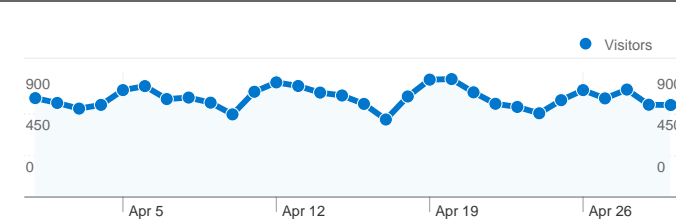

Site Usage

24,712 Visits

63.84% Bounce Rate

84,734 Pageviews

00:02:11 Avg. Time on Site

3.43 Pages/Visit

61.49% % New Visits

Visitors Overview

17,022 people visited this site

24,712 Visits

17,022 Absolute Unique Visitors

84,734 Pageviews

3.43 Average Pageviews

00:02:11 Time on Site

63.84% Bounce Rate

61.49% New Visits

All traffic sources sent a total of 24,712 visits

-  19.55% Direct Traffic
-  21.91% Referring Sites
-  58.55% Search Engines

- **Search Engines**
14,468.00 (58.55%)
- **Referring Sites**
5,414.00 (21.91%)
- **Direct Traffic**
4,830.00 (19.55%)

24,712 visits came from 131 countries/territories

Site Usage

Country/Territory	Visits	Pages/Visit	Avg. Time on Site	% New Visits	Bounce Rate
United States	13,191	3.86	00:02:26	64.57%	60.72%
United Kingdom	2,103	3.09	00:02:02	58.06%	63.34%
Canada	1,302	4.22	00:02:27	60.83%	57.99%
Serbia	988	1.08	00:00:06	3.34%	97.37%
France	624	2.86	00:02:05	56.25%	65.06%
Australia	617	4.11	00:02:23	53.00%	61.75%
Italy	578	3.80	00:02:18	48.44%	59.52%
Germany	546	3.81	00:02:29	69.05%	60.44%
Spain	491	3.79	00:03:41	64.56%	55.60%