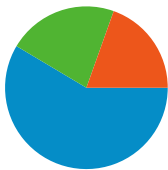

Traffic Sources Overview

- **Search Engines**
  14,468.00 (58.55%)
- **Referring Sites**
  5,414.00 (21.91%)
- **Direct Traffic**
  4,830.00 (19.55%)

Content Overview

Pages	Pageviews	% Pageviews
/	11,402	13.46%
/info/top100.html	4,318	5.10%
/video/index.html	3,639	4.29%
/search.html	1,878	2.22%
/index.html	1,755	2.07%