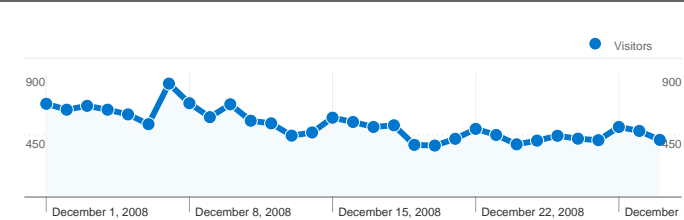

Site Usage

18,022 Visits

58.60% Bounce Rate

66,215 Pageviews

00:02:32 Avg. Time on Site

3.67 Pages/Visit

63.31% % New Visits

Visitors Overview

12,592 people visited this site

18,022 Visits

12,592 Absolute Unique Visitors

66,215 Pageviews

3.67 Average Pageviews

00:02:32 Time on Site

58.60% Bounce Rate

63.31% New Visits

All traffic sources sent a total of 18,022 visits

- 34.77%** Direct Traffic
- 21.41%** Referring Sites
- 43.82%** Search Engines

- **Search Engines**
7,897.00 (43.82%)
- **Direct Traffic**
6,267.00 (34.77%)
- **Referring Sites**
3,858.00 (21.41%)

Visits	Pages/Visit	Avg. Time on Site	% New Visits	Bounce Rate	
18,022 % of Site Total: 100.00%	3.67 Site Avg: 3.67 (0.00%)	00:02:32 Site Avg: 00:02:32 (0.00%)	63.34% Site Avg: 63.31% (0.05%)	58.60% Site Avg: 58.60% (0.00%)	
Country/Territory	Visits	Pages/Visit	Avg. Time on Site	% New Visits	Bounce Rate
United States	10,879	3.78	00:02:22	64.76%	58.91%
United Kingdom	1,515	3.37	00:02:49	54.59%	56.83%
Canada	913	4.56	00:02:50	63.09%	47.43%
Germany	458	6.11	00:05:57	66.38%	49.13%
France	439	3.27	00:01:42	58.09%	58.31%
Spain	363	3.21	00:02:55	64.74%	55.92%
Brazil	353	3.60	00:02:40	60.34%	65.44%
Italy	312	3.39	00:01:59	56.09%	63.14%
Australia	296	3.34	00:03:19	48.99%	59.12%
Japan	226	2.14	00:01:42	21.24%	63.72%