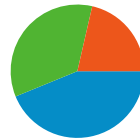

- **Search Engines**
  7,897.00 (43.82%)
- **Direct Traffic**
  6,267.00 (34.77%)
- **Referring Sites**
  3,858.00 (21.41%)

Top Traffic Sources

Sources	Visits	% visits
(direct) ((none))	6,267	34.77%
google (organic)	6,040	33.51%
yahoo (organic)	1,228	6.81%
en.wikipedia.org (referral)	967	5.37%
stumbleupon.com (referral)	698	3.87%

Keywords	Visits	% visits
silent era	696	8.81%
silent films	558	7.07%
silent movies	253	3.20%
silent film	236	2.99%
best silent films	172	2.18%