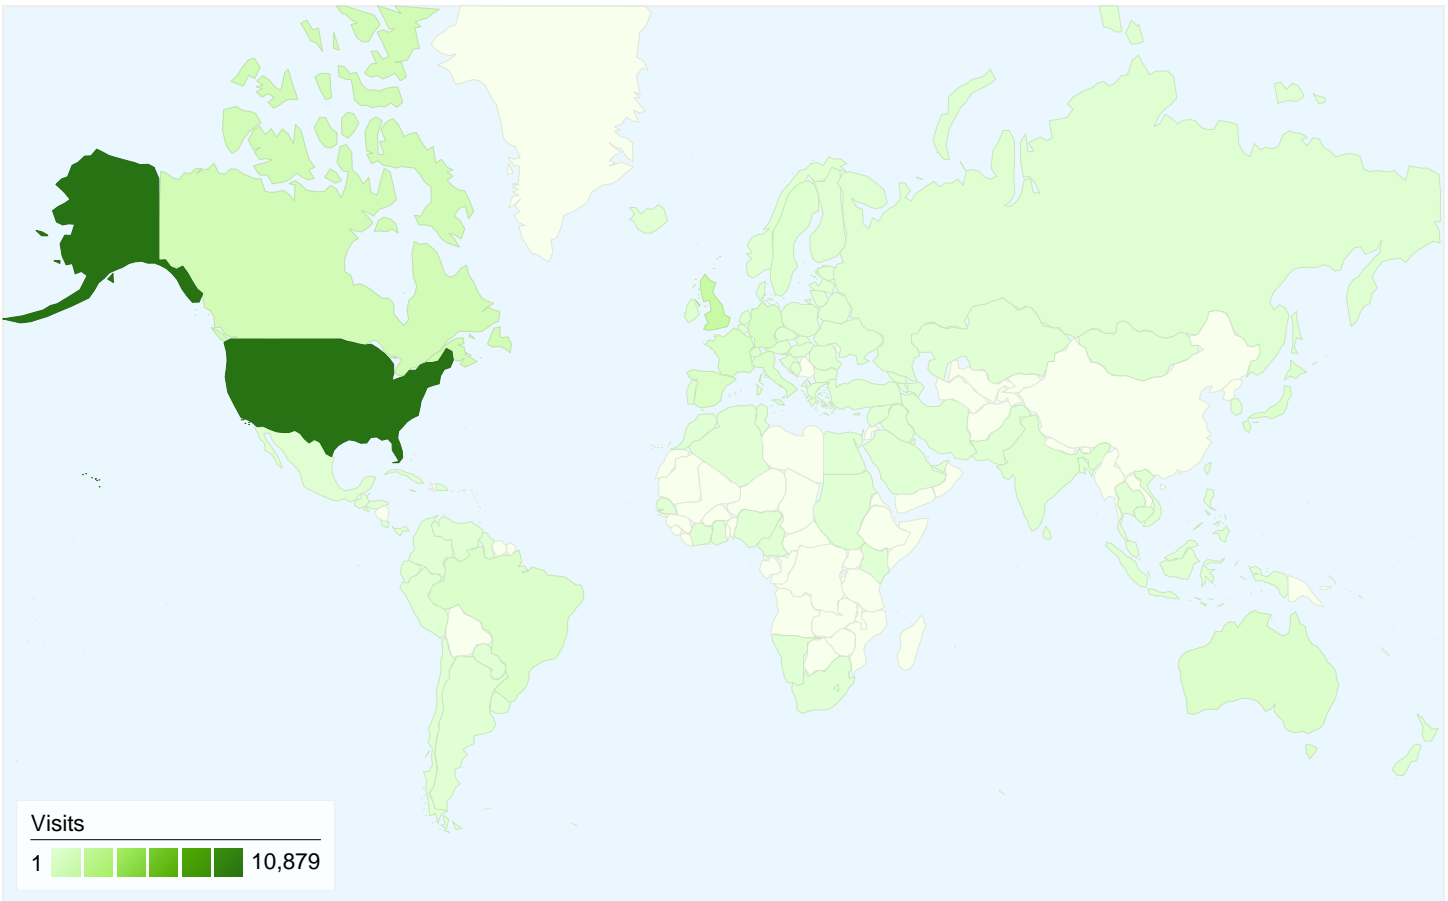

18,022 visits came from 115 countries/territories

Site Usage

Visits	Pages/Visit	Avg. Time on Site	% New Visits	Bounce Rate	
18,022 % of Site Total: 100.00%	3.67 Site Avg: 3.67 (0.00%)	00:02:32 Site Avg: 00:02:32 (0.00%)	63.34% Site Avg: 63.31% (0.05%)	58.60% Site Avg: 58.60% (0.00%)	
Country/Territory	Visits	Pages/Visit	Avg. Time on Site	% New Visits	Bounce Rate
United States	10,879	3.78	00:02:22	64.76%	58.91%
United Kingdom	1,515	3.37	00:02:49	54.59%	56.83%
Canada	913	4.56	00:02:50	63.09%	47.43%
Germany	458	6.11	00:05:57	66.38%	49.13%
France	439	3.27	00:01:42	58.09%	58.31%
Spain	363	3.21	00:02:55	64.74%	55.92%
Brazil	353	3.60	00:02:40	60.34%	65.44%
Italy	312	3.39	00:01:59	56.09%	63.14%
Australia	296	3.34	00:03:19	48.99%	59.12%
Japan	226	2.14	00:01:42	21.24%	63.72%