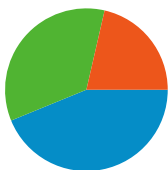

Traffic Sources Overview

- **Search Engines**
  7,897.00 (43.82%)
- **Direct Traffic**
  6,267.00 (34.77%)
- **Referring Sites**
  3,858.00 (21.41%)

Content Overview

Pages	Pageviews	% Pageviews
/	11,922	18.00%
/DVD/index.html	4,062	6.13%
/info/top100.html	2,632	3.97%
/index.html	1,955	2.95%
/PSFL/index.html	1,847	2.79%