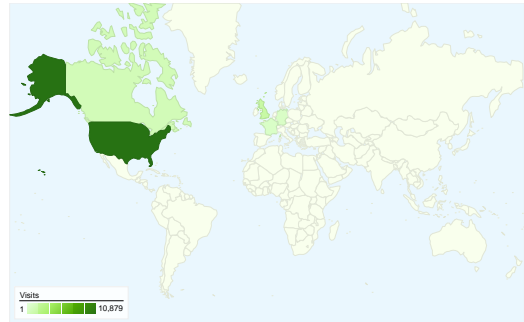

Map Overlay world

Traffic Sources Overview

- **Search Engines**
  7,897.00 (43.82%)
- **Direct Traffic**
  6,267.00 (34.77%)
- **Referring Sites**
  3,858.00 (21.41%)

Content Overview

Pages	Pageviews	% Pageviews
/	11,922	18.00%
/DVD/index.html	4,062	6.13%
/info/top100.html	2,632	3.97%
/index.html	1,955	2.95%
/PSFL/index.html	1,847	2.79%