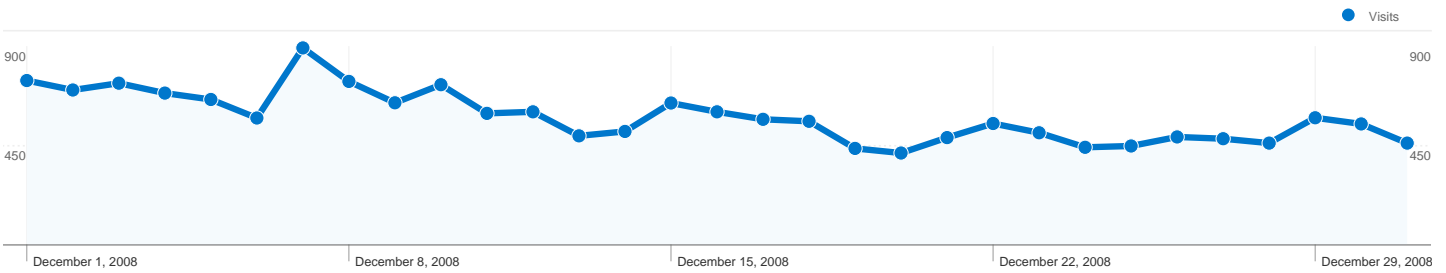

Site Usage

18,022 Visits

58.60% Bounce Rate

66,215 Pageviews

00:02:32 Avg. Time on Site

3.67 Pages/Visit

63.31% % New Visits

Visitors Overview

12,592 people visited this site

18,022 Visits

12,592 Absolute Unique Visitors

66,215 Pageviews

3.67 Average Pageviews

00:02:32 Time on Site

58.60% Bounce Rate

63.31% New Visits

All traffic sources sent a total of 18,022 visits

- 34.77%** Direct Traffic
- 21.41%** Referring Sites
- 43.82%** Search Engines

- **Search Engines**
7,897.00 (43.82%)
- **Direct Traffic**
6,267.00 (34.77%)
- **Referring Sites**
3,858.00 (21.41%)