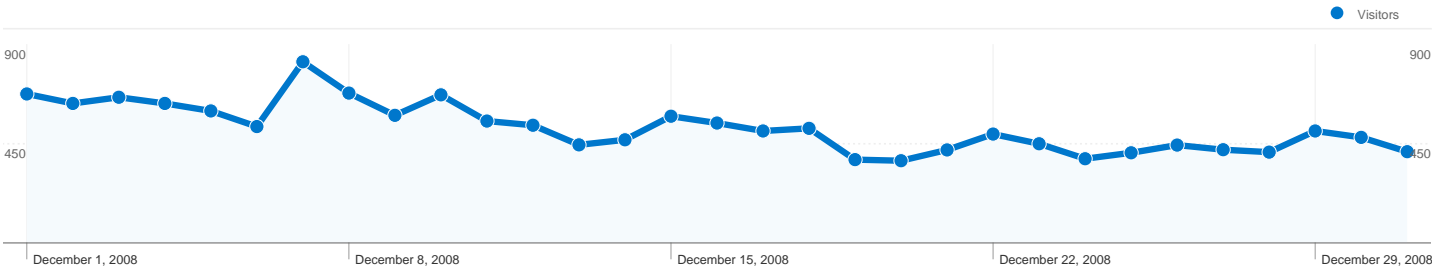

Site Usage

18,022 Visits

58.60% Bounce Rate

66,215 Pageviews

00:02:32 Avg. Time on Site

3.67 Pages/Visit

63.31% % New Visits

Visitors Overview

12,592 people visited this site

18,022 Visits

12,592 Absolute Unique Visitors

66,215 Pageviews

3.67 Average Pageviews

00:02:32 Time on Site

58.60% Bounce Rate

63.31% New Visits

All traffic sources sent a total of 18,022 visits

- 34.77%** Direct Traffic
- 21.41%** Referring Sites
- 43.82%** Search Engines

- **Search Engines**
7,897.00 (43.82%)
- **Direct Traffic**
6,267.00 (34.77%)
- **Referring Sites**
3,858.00 (21.41%)

Visits	Pages/Visit	Avg. Time on Site	% New Visits	Bounce Rate	
18,022 % of Site Total: 100.00%	3.67 Site Avg: 3.67 (0.00%)	00:02:32 Site Avg: 00:02:32 (0.00%)	63.34% Site Avg: 63.31% (0.05%)	58.60% Site Avg: 58.60% (0.00%)	
Country/Territory	Visits	Pages/Visit	Avg. Time on Site	% New Visits	Bounce Rate
United States	10,879	3.78	00:02:22	64.76%	58.91%
United Kingdom	1,515	3.37	00:02:49	54.59%	56.83%
Canada	913	4.56	00:02:50	63.09%	47.43%
Germany	458	6.11	00:05:57	66.38%	49.13%
France	439	3.27	00:01:42	58.09%	58.31%
Spain	363	3.21	00:02:55	64.74%	55.92%
Brazil	353	3.60	00:02:40	60.34%	65.44%
Italy	312	3.39	00:01:59	56.09%	63.14%
Australia	296	3.34	00:03:19	48.99%	59.12%
Japan	226	2.14	00:01:42	21.24%	63.72%