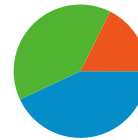

55,329 Pageviews

3.33 Average Pageviews

00:02:45 Time on Site

56.72% Bounce Rate

60.46% New Visits

Technical Profile

Browser	Visits	% visits	Connection Speed	Visits	% visits
Internet Explorer	10,042	60.44%	Cable	4,919	29.60%
Firefox	4,865	29.28%	DSL	4,506	27.12%
Safari	1,319	7.94%	Unknown	4,222	25.41%
Opera	251	1.51%	T1	1,902	11.45%
Netscape	65	0.39%	Dialup	755	4.54%

All traffic sources sent a total of 16,616 visits

-  39.32% Direct Traffic
-  17.62% Referring Sites
-  43.05% Search Engines

- Search Engines
7,153.00 (43.05%)
- Direct Traffic
6,533.00 (39.32%)
- Referring Sites
2,927.00 (17.62%)
- Other
3 (0.02%)