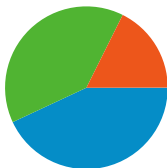

Traffic Sources Overview

- **Search Engines**
  7,153.00 (43.05%)
- **Direct Traffic**
  6,533.00 (39.32%)
- **Referring Sites**
  2,927.00 (17.62%)
- **Other**
  3 (0.02%)

Content Overview

Pages	Pageviews	% Pageviews
/	11,853	21.42%
/DVD/index.html	5,712	10.32%
/info/top100.html	2,941	5.32%
/index.html	2,251	4.07%
/PSFL/index.html	2,204	3.98%