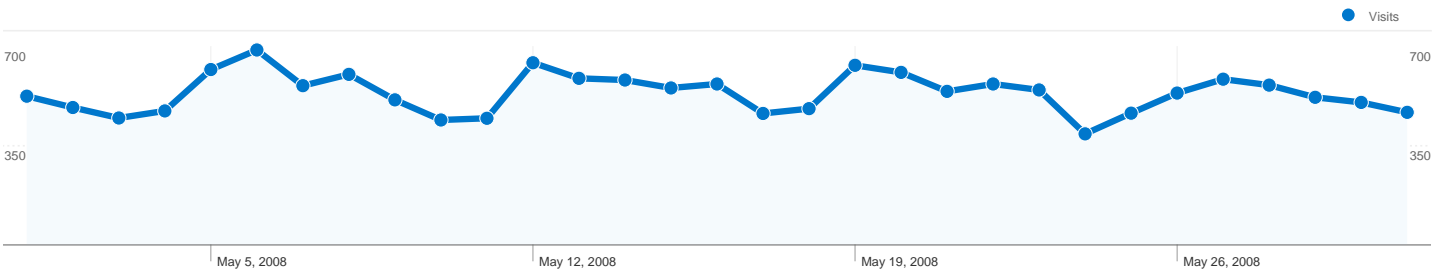

Site Usage

16,616 Visits

56.72% Bounce Rate

55,329 Pageviews

00:02:45 Avg. Time on Site

3.33 Pages/Visit

60.46% % New Visits

Visitors Overview

55,329 Pageviews

3.33 Average Pageviews

00:02:45 Time on Site

56.72% Bounce Rate

60.46% New Visits

Technical Profile

Browser	Visits	% visits	Connection Speed	Visits	% visits
Internet Explorer	10,042	60.44%	Cable	4,919	29.60%
Firefox	4,865	29.28%	DSL	4,506	27.12%
Safari	1,319	7.94%	Unknown	4,222	25.41%
Opera	251	1.51%	T1	1,902	11.45%
Netscape	65	0.39%	Dialup	755	4.54%

All traffic sources sent a total of 16,616 visits

-  39.32% Direct Traffic
-  17.62% Referring Sites
-  43.05% Search Engines

- Search Engines
7,153.00 (43.05%)
- Direct Traffic
6,533.00 (39.32%)
- Referring Sites
2,927.00 (17.62%)
- Other
3 (0.02%)