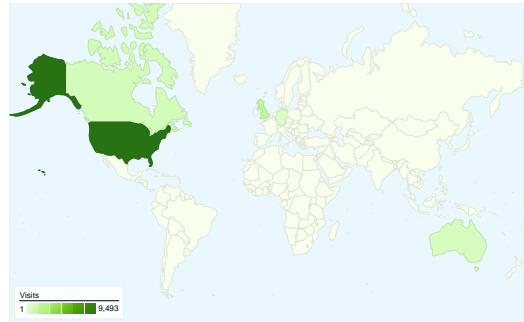

Site Usage

16,616 Visits

56.72% Bounce Rate

55,329 Pageviews

00:02:45 Avg. Time on Site

3.33 Pages/Visit

60.46% % New Visits

Visitors Overview

Visitors
11,079

Map Overlay world

Traffic Sources Overview

- **Search Engines**
7,153.00 (43.05%)
- **Direct Traffic**
6,533.00 (39.32%)
- **Referring Sites**
2,927.00 (17.62%)
- **Other**
3 (0.02%)

Content Overview

All traffic sources sent a total of 16,616 visits

-  39.32% Direct Traffic
-  17.62% Referring Sites
-  43.05% Search Engines

- Search Engines
7,153.00 (43.05%)
- Direct Traffic
6,533.00 (39.32%)
- Referring Sites
2,927.00 (17.62%)
- Other
3 (0.02%)

Top Traffic Sources

Sources	Visits	% visits
(direct) ((none))	6,533	39.32%
google (organic)	5,934	35.71%
yahoo (organic)	711	4.28%
en.wikipedia.org (referral)	577	3.47%
images.google.com (referral)	287	1.73%