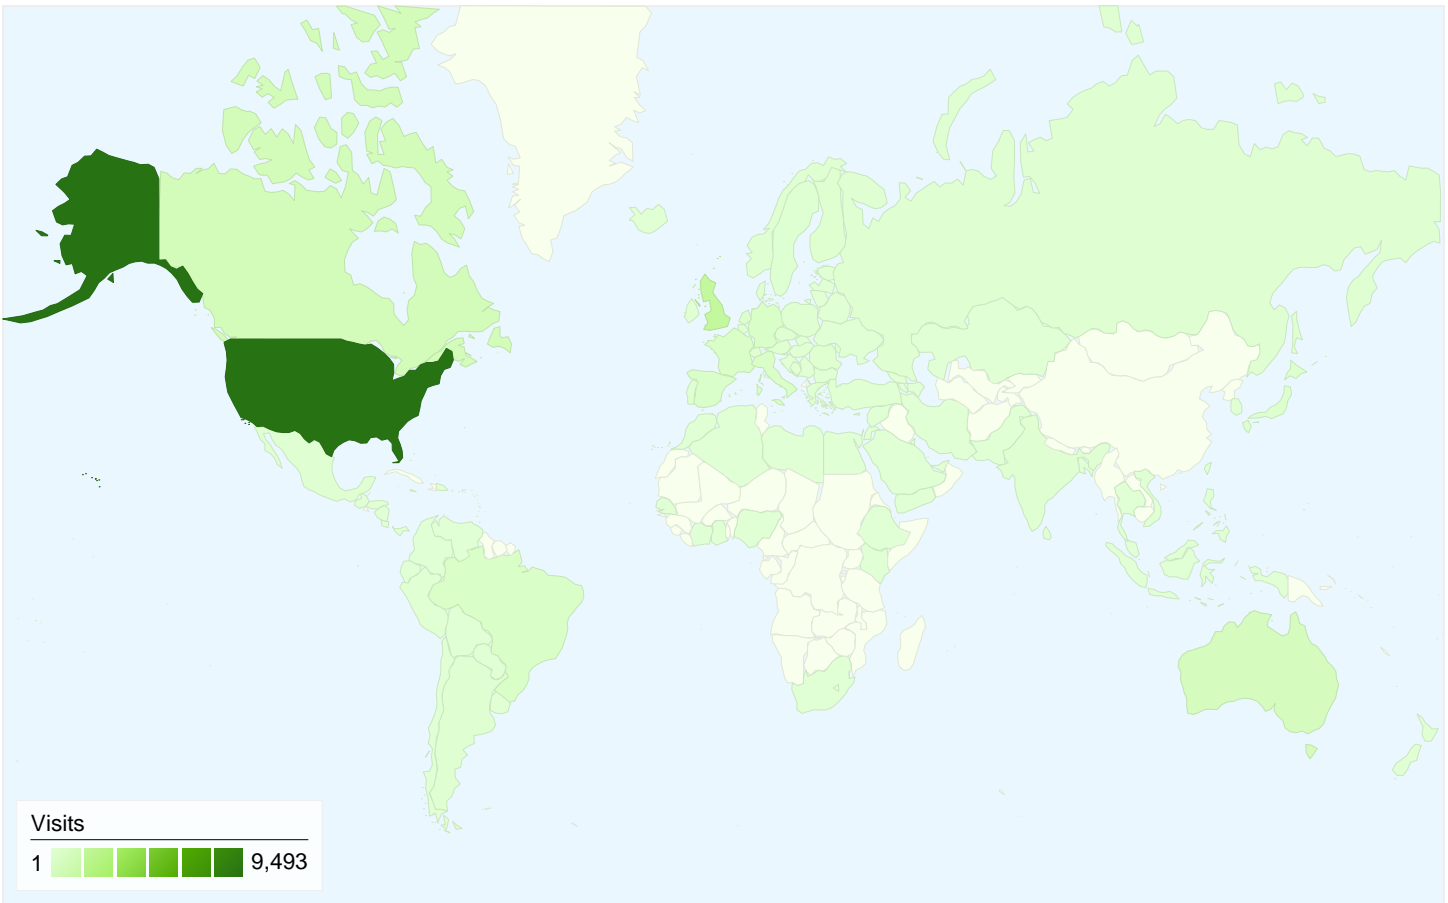

Visitors
11,079

Map Overlay world

Traffic Sources Overview

- **Search Engines**
7,153.00 (43.05%)
- **Direct Traffic**
6,533.00 (39.32%)
- **Referring Sites**
2,927.00 (17.62%)
- **Other**
3 (0.02%)

Content Overview

All traffic sources sent a total of 16,616 visits

-  39.32% Direct Traffic
-  17.62% Referring Sites
-  43.05% Search Engines

- Search Engines
7,153.00 (43.05%)
- Direct Traffic
6,533.00 (39.32%)
- Referring Sites
2,927.00 (17.62%)
- Other
3 (0.02%)

Top Traffic Sources

Sources	Visits	% visits
(direct) ((none))	6,533	39.32%
google (organic)	5,934	35.71%
yahoo (organic)	711	4.28%
en.wikipedia.org (referral)	577	3.47%
images.google.com (referral)	287	1.73%

Keywords	Visits	% visits
silent films	570	7.97%
silent era	522	7.30%
silent movies	397	5.55%
silent film	303	4.24%
best silent films	77	1.08%

16,616 visits came from 107 countries/territories

Site Usage						
Visits	Pages/Visit	Avg. Time on Site		% New Visits	Bounce Rate	
16,616 % of Site Total: 100.00%	3.33 Site Avg: 3.33 (0.00%)	00:02:45 Site Avg: 00:02:45 (0.00%)		60.48% Site Avg: 60.46% (0.03%)	56.72% Site Avg: 56.72% (0.00%)	
Country/Territory	Visits	Pages/Visit	Avg. Time on Site	% New Visits	Bounce Rate	
United States	9,493	3.39	00:02:45	60.48%	55.69%	
United Kingdom	1,527	2.86	00:02:42	58.87%	58.28%	
Canada	737	4.07	00:02:32	64.18%	49.53%	
Australia	618	2.47	00:01:57	39.32%	67.80%	
Germany	382	3.57	00:03:40	74.35%	54.97%	
France	360	3.72	00:02:34	64.17%	58.89%	
Italy	352	3.32	00:02:22	54.55%	53.12%	
Brazil	344	2.90	00:02:02	76.16%	58.72%	
Spain	333	3.41	00:02:58	72.07%	51.95%	
Netherlands	200	6.07	00:03:25	45.50%	68.50%	