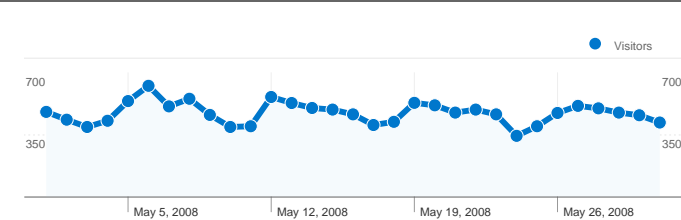

Site Usage

16,616 Visits

56.72% Bounce Rate

55,329 Pageviews

00:02:45 Avg. Time on Site

3.33 Pages/Visit

60.46% % New Visits

Visitors Overview

Visitors
11,079

Map Overlay world

Traffic Sources Overview

- **Search Engines**
7,153.00 (43.05%)
- **Direct Traffic**
6,533.00 (39.32%)
- **Referring Sites**
2,927.00 (17.62%)
- **Other**
3 (0.02%)

Content Overview

All traffic sources sent a total of 16,616 visits

-  39.32% Direct Traffic
-  17.62% Referring Sites
-  43.05% Search Engines

- Search Engines
7,153.00 (43.05%)
- Direct Traffic
6,533.00 (39.32%)
- Referring Sites
2,927.00 (17.62%)
- Other
3 (0.02%)